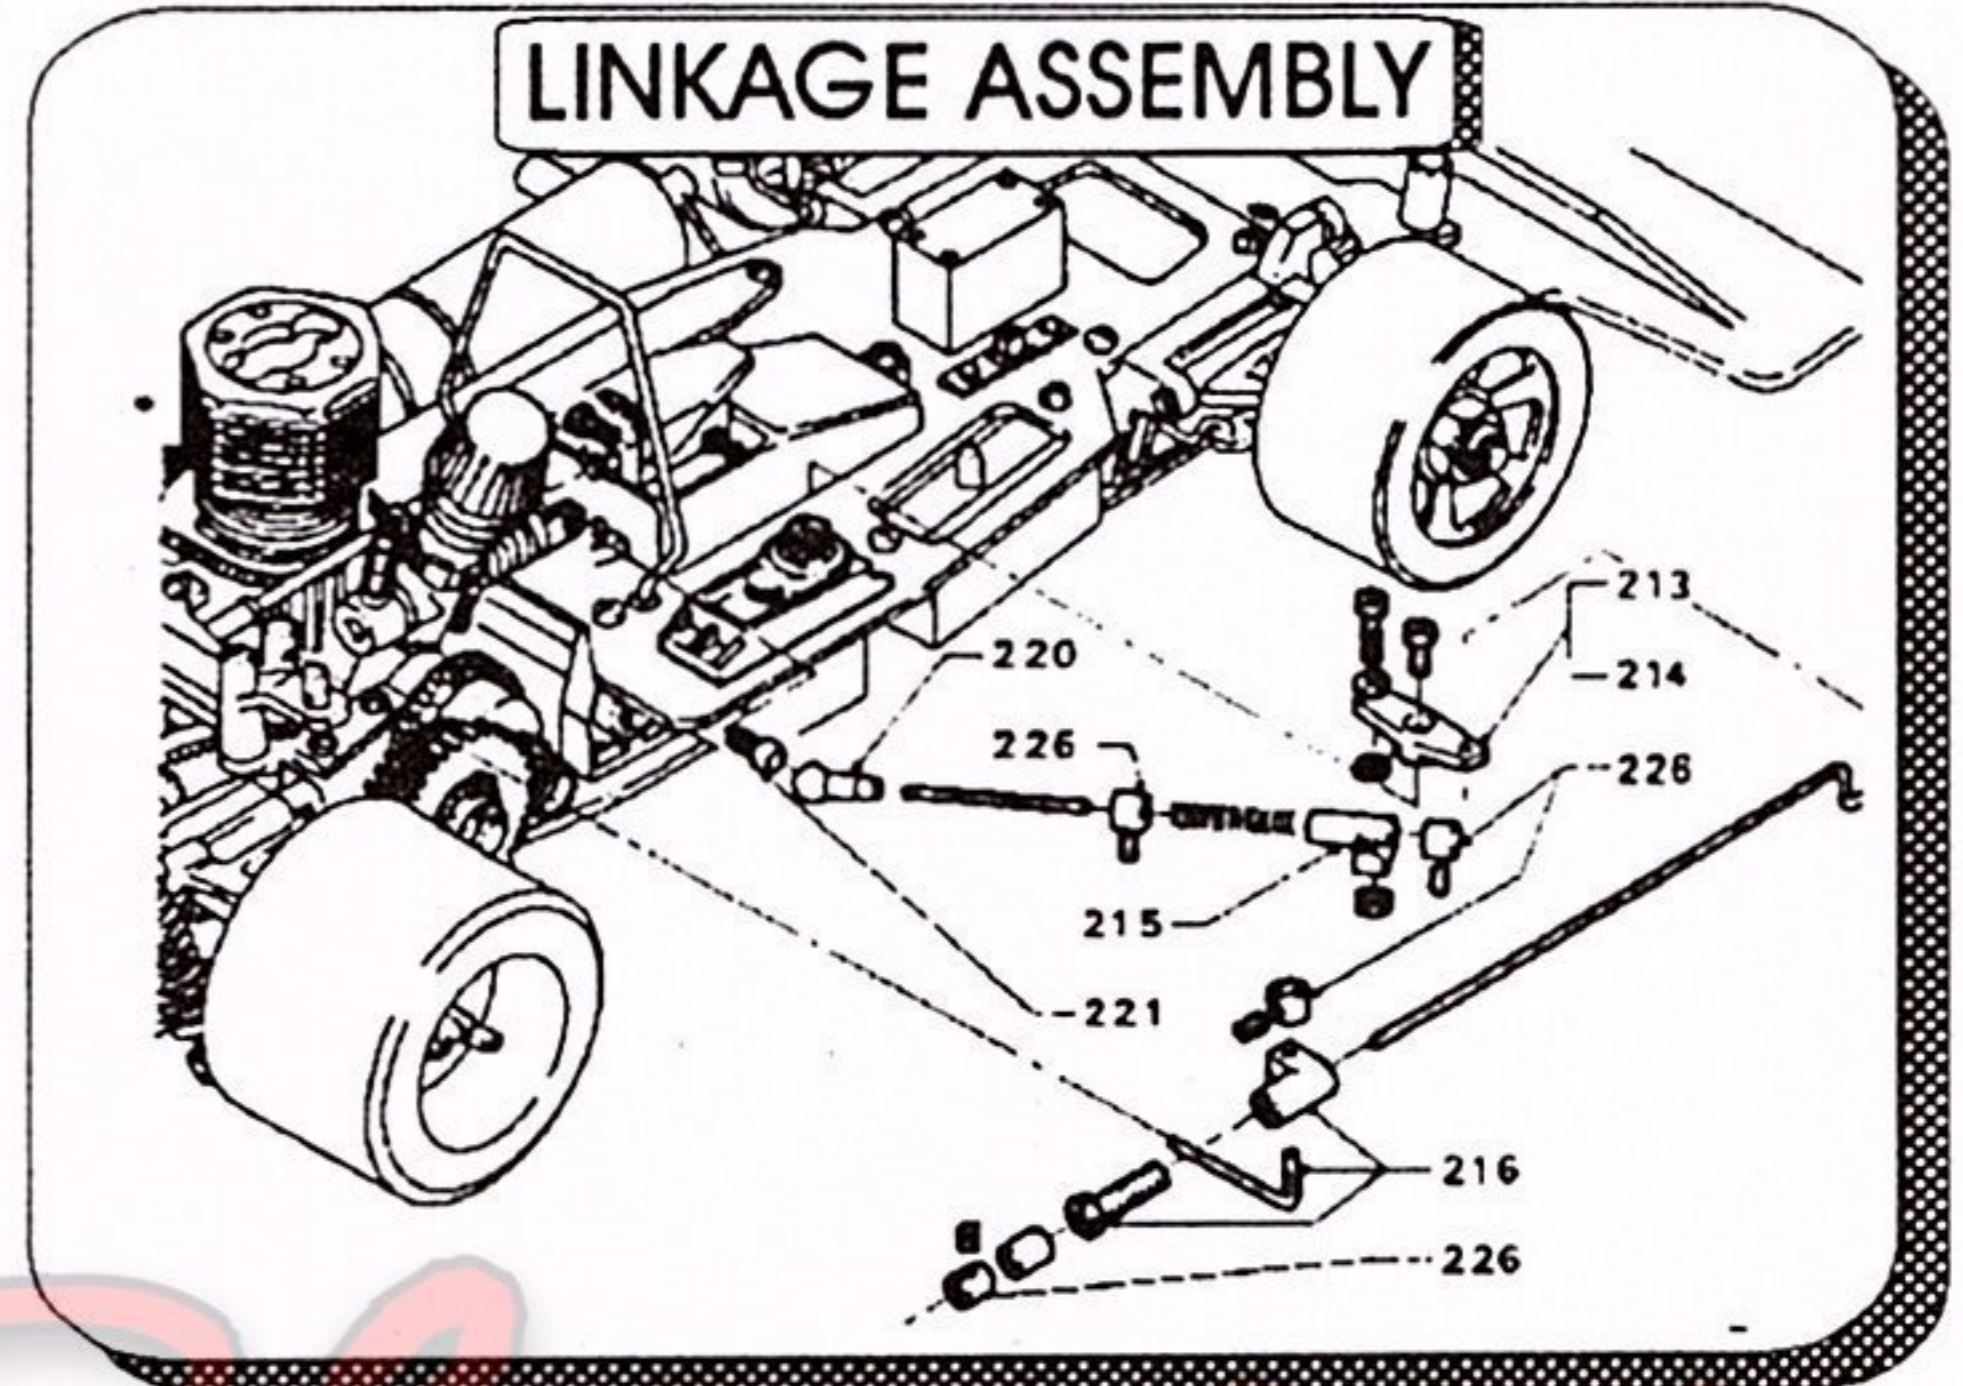

752	THREADED PINION 2SPD BLACK 16T	7.45	883	1ST GEAR DRIVE FLANGE	29.35
753	THREADED PINION 2SPD RED 17T	7.45	884	D10 CIRCLIP FOR WHEEL HUB	3.25
754	THREADED PINION 2SPD WHITE 19T	7.45	885	ROUND HEAD M3X20	3.05
755	THREADED PINION 2SPD GOLD 20T	7.45	886	BALL BEARING CENTRAL HOUSING	20.05
756	THREADED PINION 2SPD BLACK 21T	7.45	888	FRONT ARM PIVOT PINS	19.65
757	THREADED CLUTCH BELL 16/18/20	37.05	890	COMPLETE 2-SPD FOR ACTIVE	118.65
758	THREADED CLUTCH BELL 16/19/21	37.05	891	DISK BRAKE SET	20.85
759	THREADED CLUTCH BELL 17/19/21	37.05	892	BRAKE SUPPORT	20.45
791	1/10 THREAD BELL 16/19	33.65	896	FRONT SUS. SPRINGS 1.9mm	9.65
792	1/10 THREAD BELL 17/20	33.65	897	REAR SUS. SPRINGS 1.9mm	9.65
867	THREADED BELL ACTIVE 16/19	37.05			
868	THREADED BELL ACTIVE 17/20	37.05			
869	THREADED BELL ACTIVE 18/21	37.05			
870	THREADED BELL ACTIVE 16/20	37.05			
871	THREADED BELL ACTIVE 17/21	37.05			

BMT ACTIVE PARTS

793	XL PULLEY SET 1994	15.75
794	XL PULLEY SET W/BRAKE HUB	27.25
802	SCREW SET FOR 6mm CHASSIS	4.75
831	ALU. SHOCK ABSORBER BODY (2)	16.65
832	ALU. SHOCK KIT (2)	36.15
842	REAR BEARING HOUSING	25.55
843	DRILLED/VENTED BRAKE KIT	49.35
844	BRAKE LINE PADS	22.55
845	REAR SUSPENSION ARMS	13.25
846	FRONT SUSPENSION ARMS	11.15
847	REAR WHEEL HUB	15.35
848	FRONT AXLE SUPPORT	25.55
849	QUICK RELEASE ASSEMBLY	13.65
850	FRONT BUMPER	14.95
851	FRONT BODY POSTS	3.05
852	REAR BODY SUPPORT	18.15
853	BALL JOINT CUP 6mm	8.95
858	NYLON BELT RETAINER	13.65
859	EAR ANTI ROLL BAR 2.5mm	13.65
860	LARGE FRONT SHOCK	20.05
861	REAR TOE IN ADJ. NUT	5.75
862	REAR HUB BEARING INSERT	5.55
864	SINTERED FUEL FILTER	4.95
866	BATTERY SUPPORT TRAY	6.85
877	REAR ARM PIN SCREWS	5.15
879	FUEL TANK NIPPLE	8.95
880	FUEL TANK ACCESSORY KIT	5.15
881	COMPLETE FUEL TANK	11.95
882	UPPER ARM PIVOT PINS	11.95

SERPENT 6000 SERIES PARTS BREAK DOWN