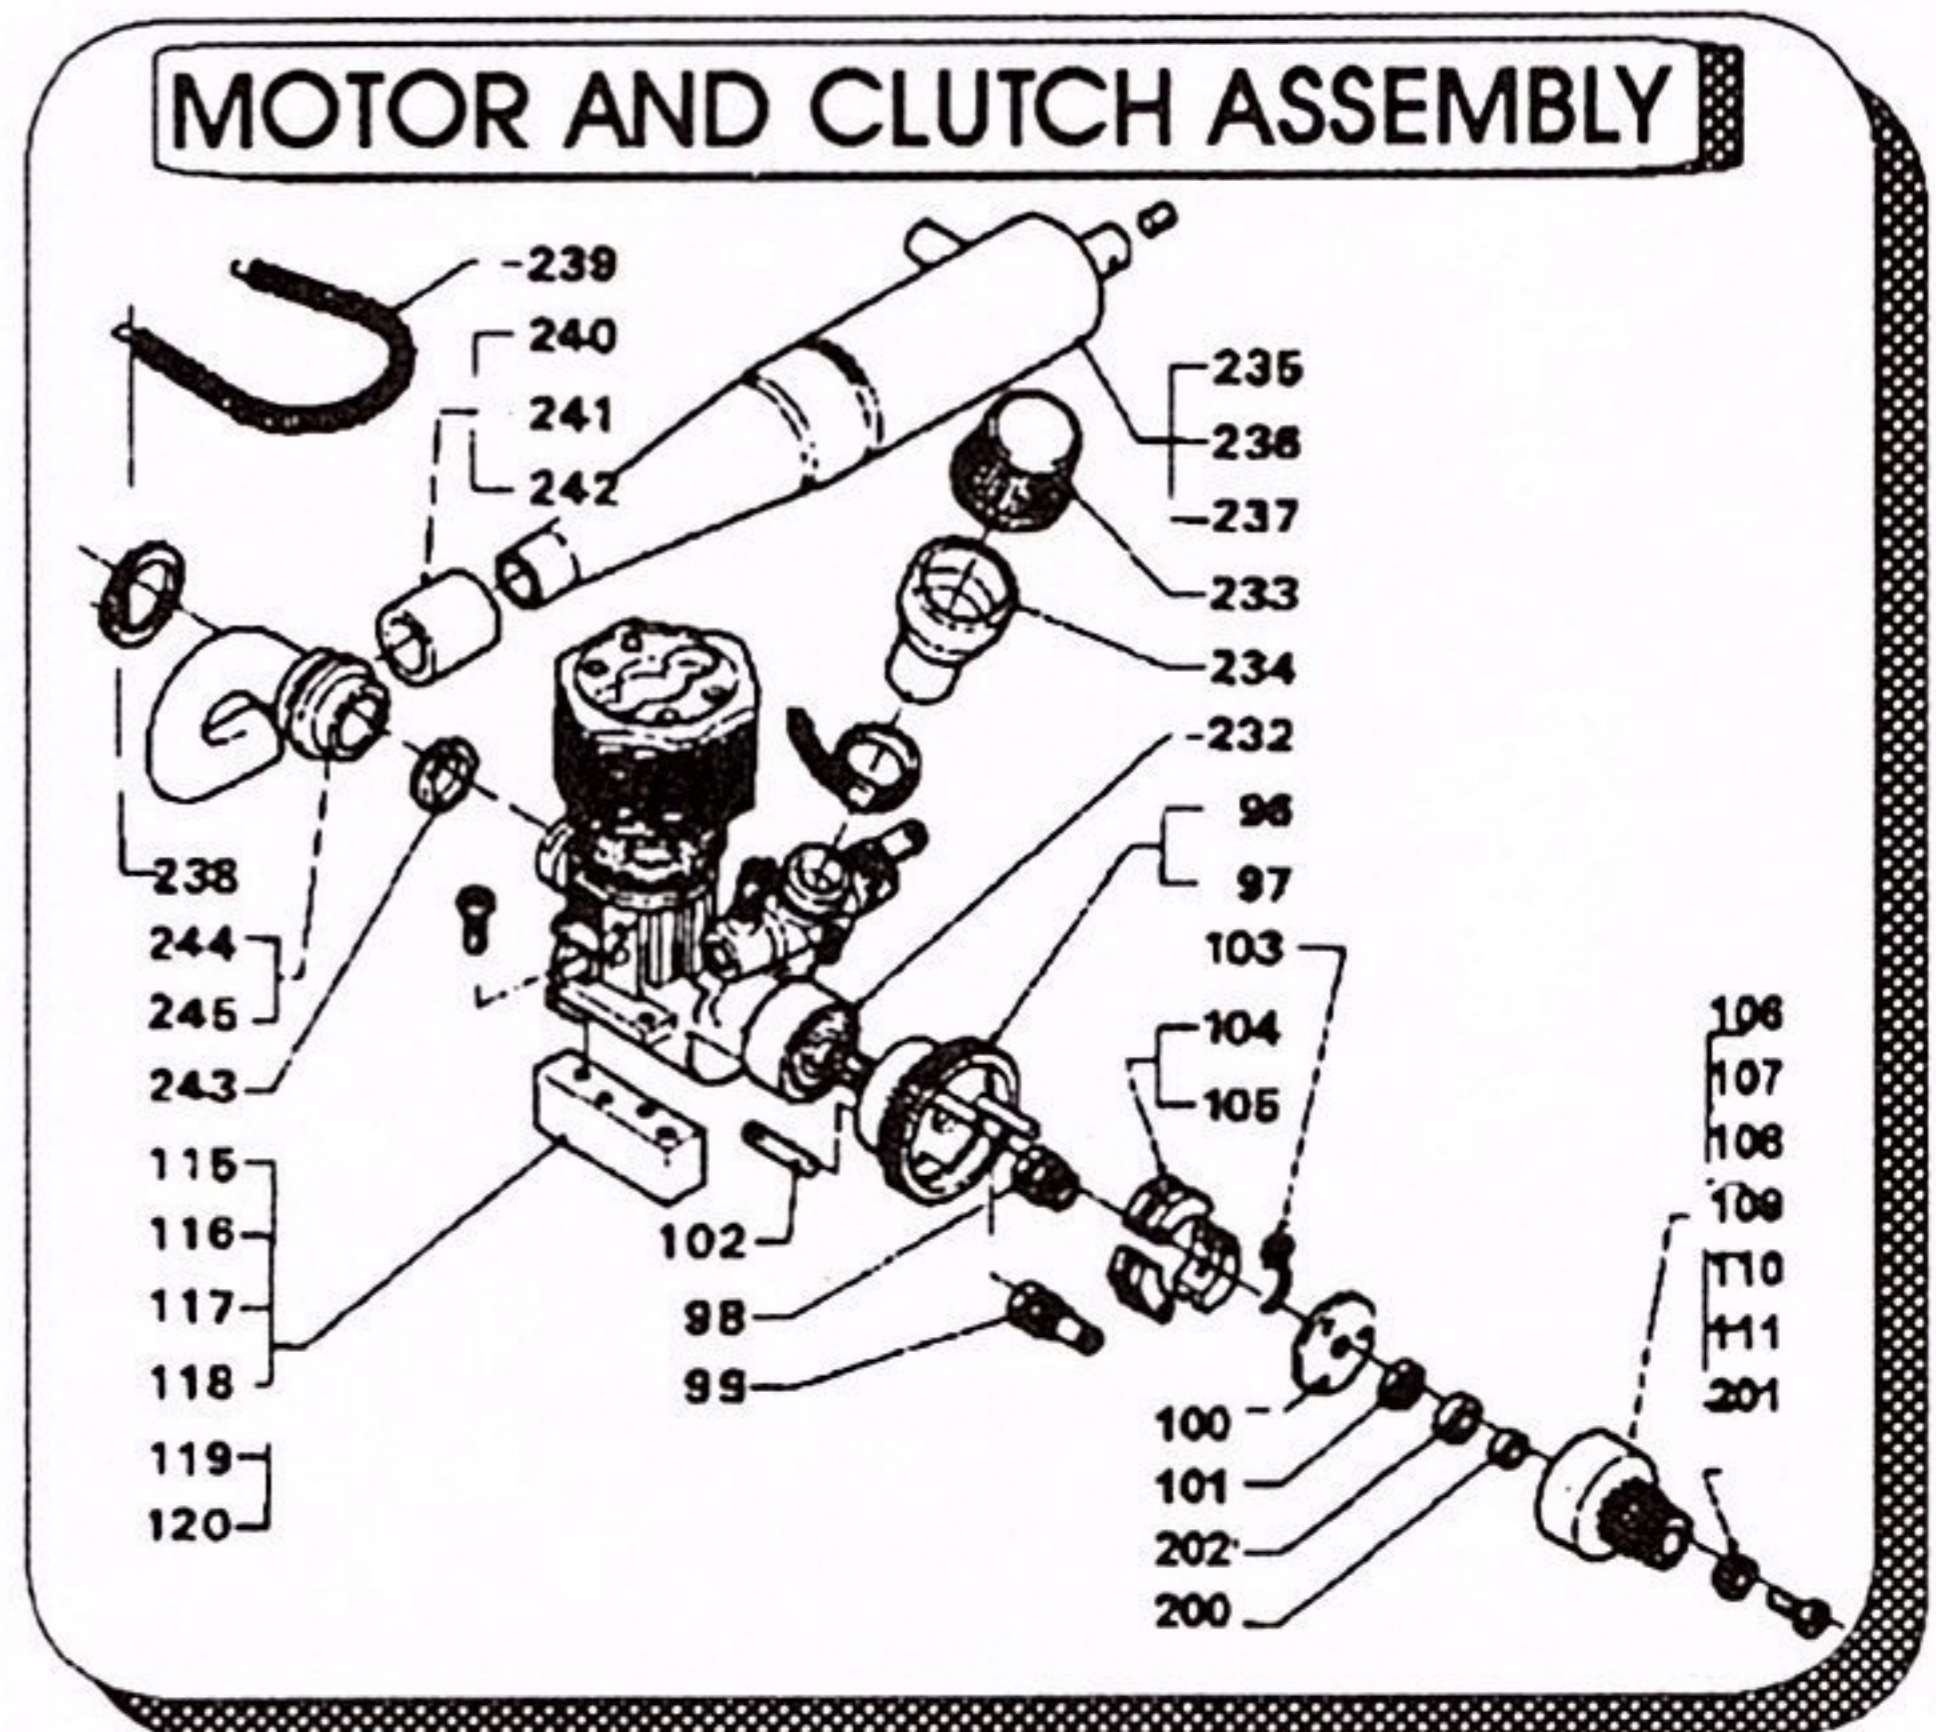

752	THREADED PINION 2SPD BLACK 16T	7.45	883	1ST GEAR DRIVE FLANGE	29.35
753	THREADED PINION 2SPD RED 17T	7.45	884	D10 CIRCLIP FOR WHEEL HUB	3.25
754	THREADED PINION 2SPD WHITE 19T	7.45	885	ROUND HEAD M3X20	3.05
755	THREADED PINION 2SPD GOLD 20T	7.45	886	BALL BEARING CENTRAL HOUSING	20.05
756	THREADED PINION 2SPD BLACK 21T	7.45	888	FRONT ARM PIVOT PINS	19.65
757	THREADED CLUTCH BELL 16/18/20	37.05	890	COMPLETE 2-SPD FOR ACTIVE	118.65
758	THREADED CLUTCH BELL 16/19/21	37.05	891	DISK BRAKE SET	20.85
759	THREADED CLUTCH BELL 17/19/21	37.05	892	BRAKE SUPPORT	20.45
791	1/10 THREAD BELL 16/19	33.65	896	FRONT SUS. SPRINGS 1.9mm	9.65
792	1/10 THREAD BELL 17/20	33.65	897	REAR SUS. SPRINGS 1.9mm	9.65
867	THREADED BELL ACTIVE 16/19	37.05			
868	THREADED BELL ACTIVE 17/20	37.05			
869	THREADED BELL ACTIVE 18/21	37.05			
870	THREADED BELL ACTIVE 16/20	37.05			
871	THREADED BELL ACTIVE 17/21	37.05			

BMT ACTIVE PARTS

793	XL PULLEY SET 1994	15.75
794	XL PULLEY SET W/BRAKE HUB	27.25
802	SCREW SET FOR 6mm CHASSIS	4.75
831	ALU. SHOCK ABSORBER BODY (2)	16.65
832	ALU. SHOCK KIT (2)	36.15
842	REAR BEARING HOUSING	25.55
843	DRILLED/VENTED BRAKE KIT	49.35
844	BRAKE LINE PADS	22.55
845	REAR SUSPENSION ARMS	13.25
846	FRONT SUSPENSION ARMS	11.15
847	REAR WHEEL HUB	15.35
848	FRONT AXLE SUPPORT	25.55
849	QUICK RELEASE ASSEMBLY	13.65
850	FRONT BUMPER	14.95
851	FRONT BODY POSTS	3.05
852	REAR BODY SUPPORT	18.15
853	BALL JOINT CUP 6mm	8.95
858	NYLON BELT RETAINER	13.65
859	EAR ANTI ROLL BAR 2.5mm	13.65
860	LARGE FRONT SHOCK	20.05
861	REAR TOE IN ADJ. NUT	5.75
862	REAR HUB BEARING INSERT	5.55
864	SINTERED FUEL FILTER	4.95
866	BATTERY SUPPORT TRAY	6.85
877	REAR ARM PIN SCREWS	5.15
879	FUEL TANK NIPPLE	8.95
880	FUEL TANK ACCESSORY KIT	5.15
881	COMPLETE FUEL TANK	11.95
882	UPPER ARM PIVOT PINS	11.95

SERPENT 6000 SERIES PARTS BREAK DOWN