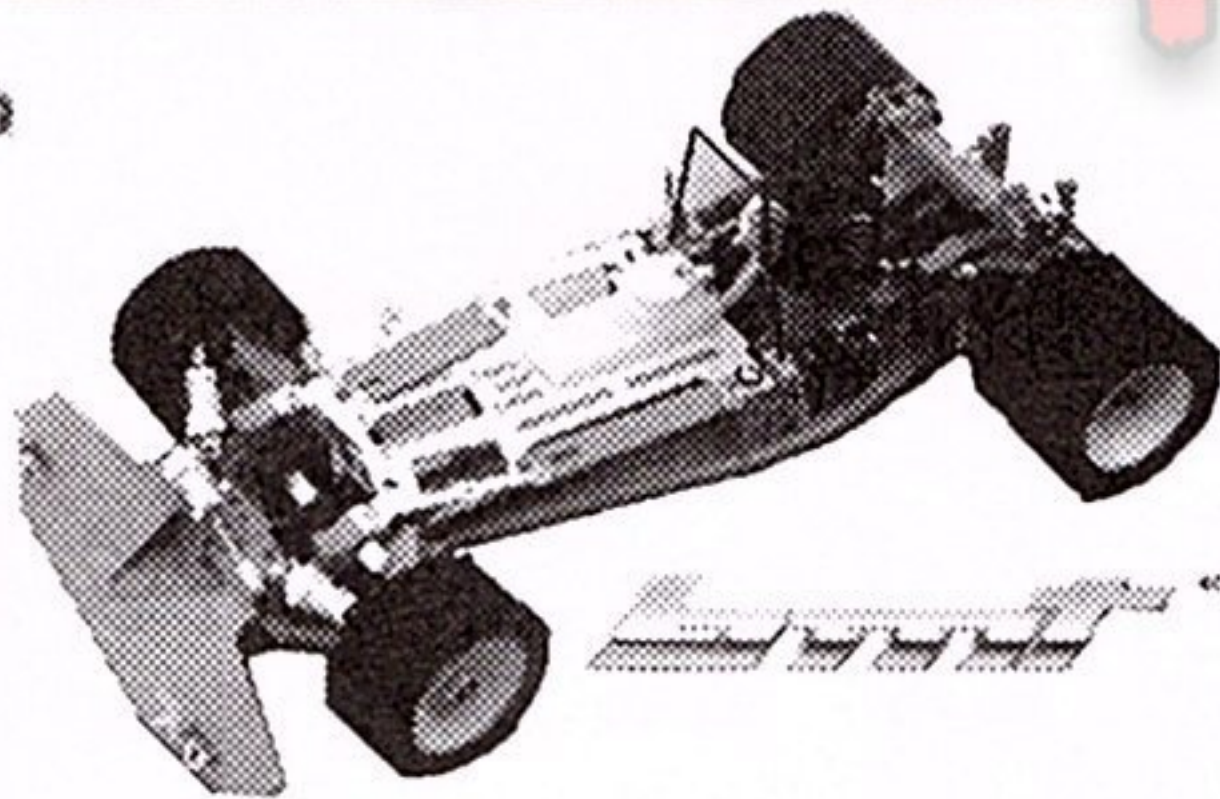

1/3 GO CART

Specifications: Length:56cm
Width:38cm
Weight:2.8kg
Kit Comes With: Pipe/Manifold, Full Bearings, Fiber
Brake, Driver
Needed To Run: Radio, Engine, Glow Ignighter,
Starter.

Impact Series

Specifications:

Excel Series

Specifications:

931 Series

Specifications:

BMT931K 1/10 Kit w/Ball Diff 2wd
BMT931D 1/10 Kit w/Gear Diff 2wd

1/8 Series

Specifications:

BMT933K Austin Light 4wd 2spd/Ball Diff
BMT933R Austin Light 4wd "QC" 3spd Solid Axle
BMT934 Vitesse 2wd 2spd w/Ball Diff
BMT941 Active 4wd 2spd w/Solid Axle

Coming Soon!!

OFNA
RACING

COLT

Coming Soon!!

BMT931 1/10
4wd Car Kit
&
4wd Conversion

Coming Soon!!

Paris Picco 1//10 On-Road