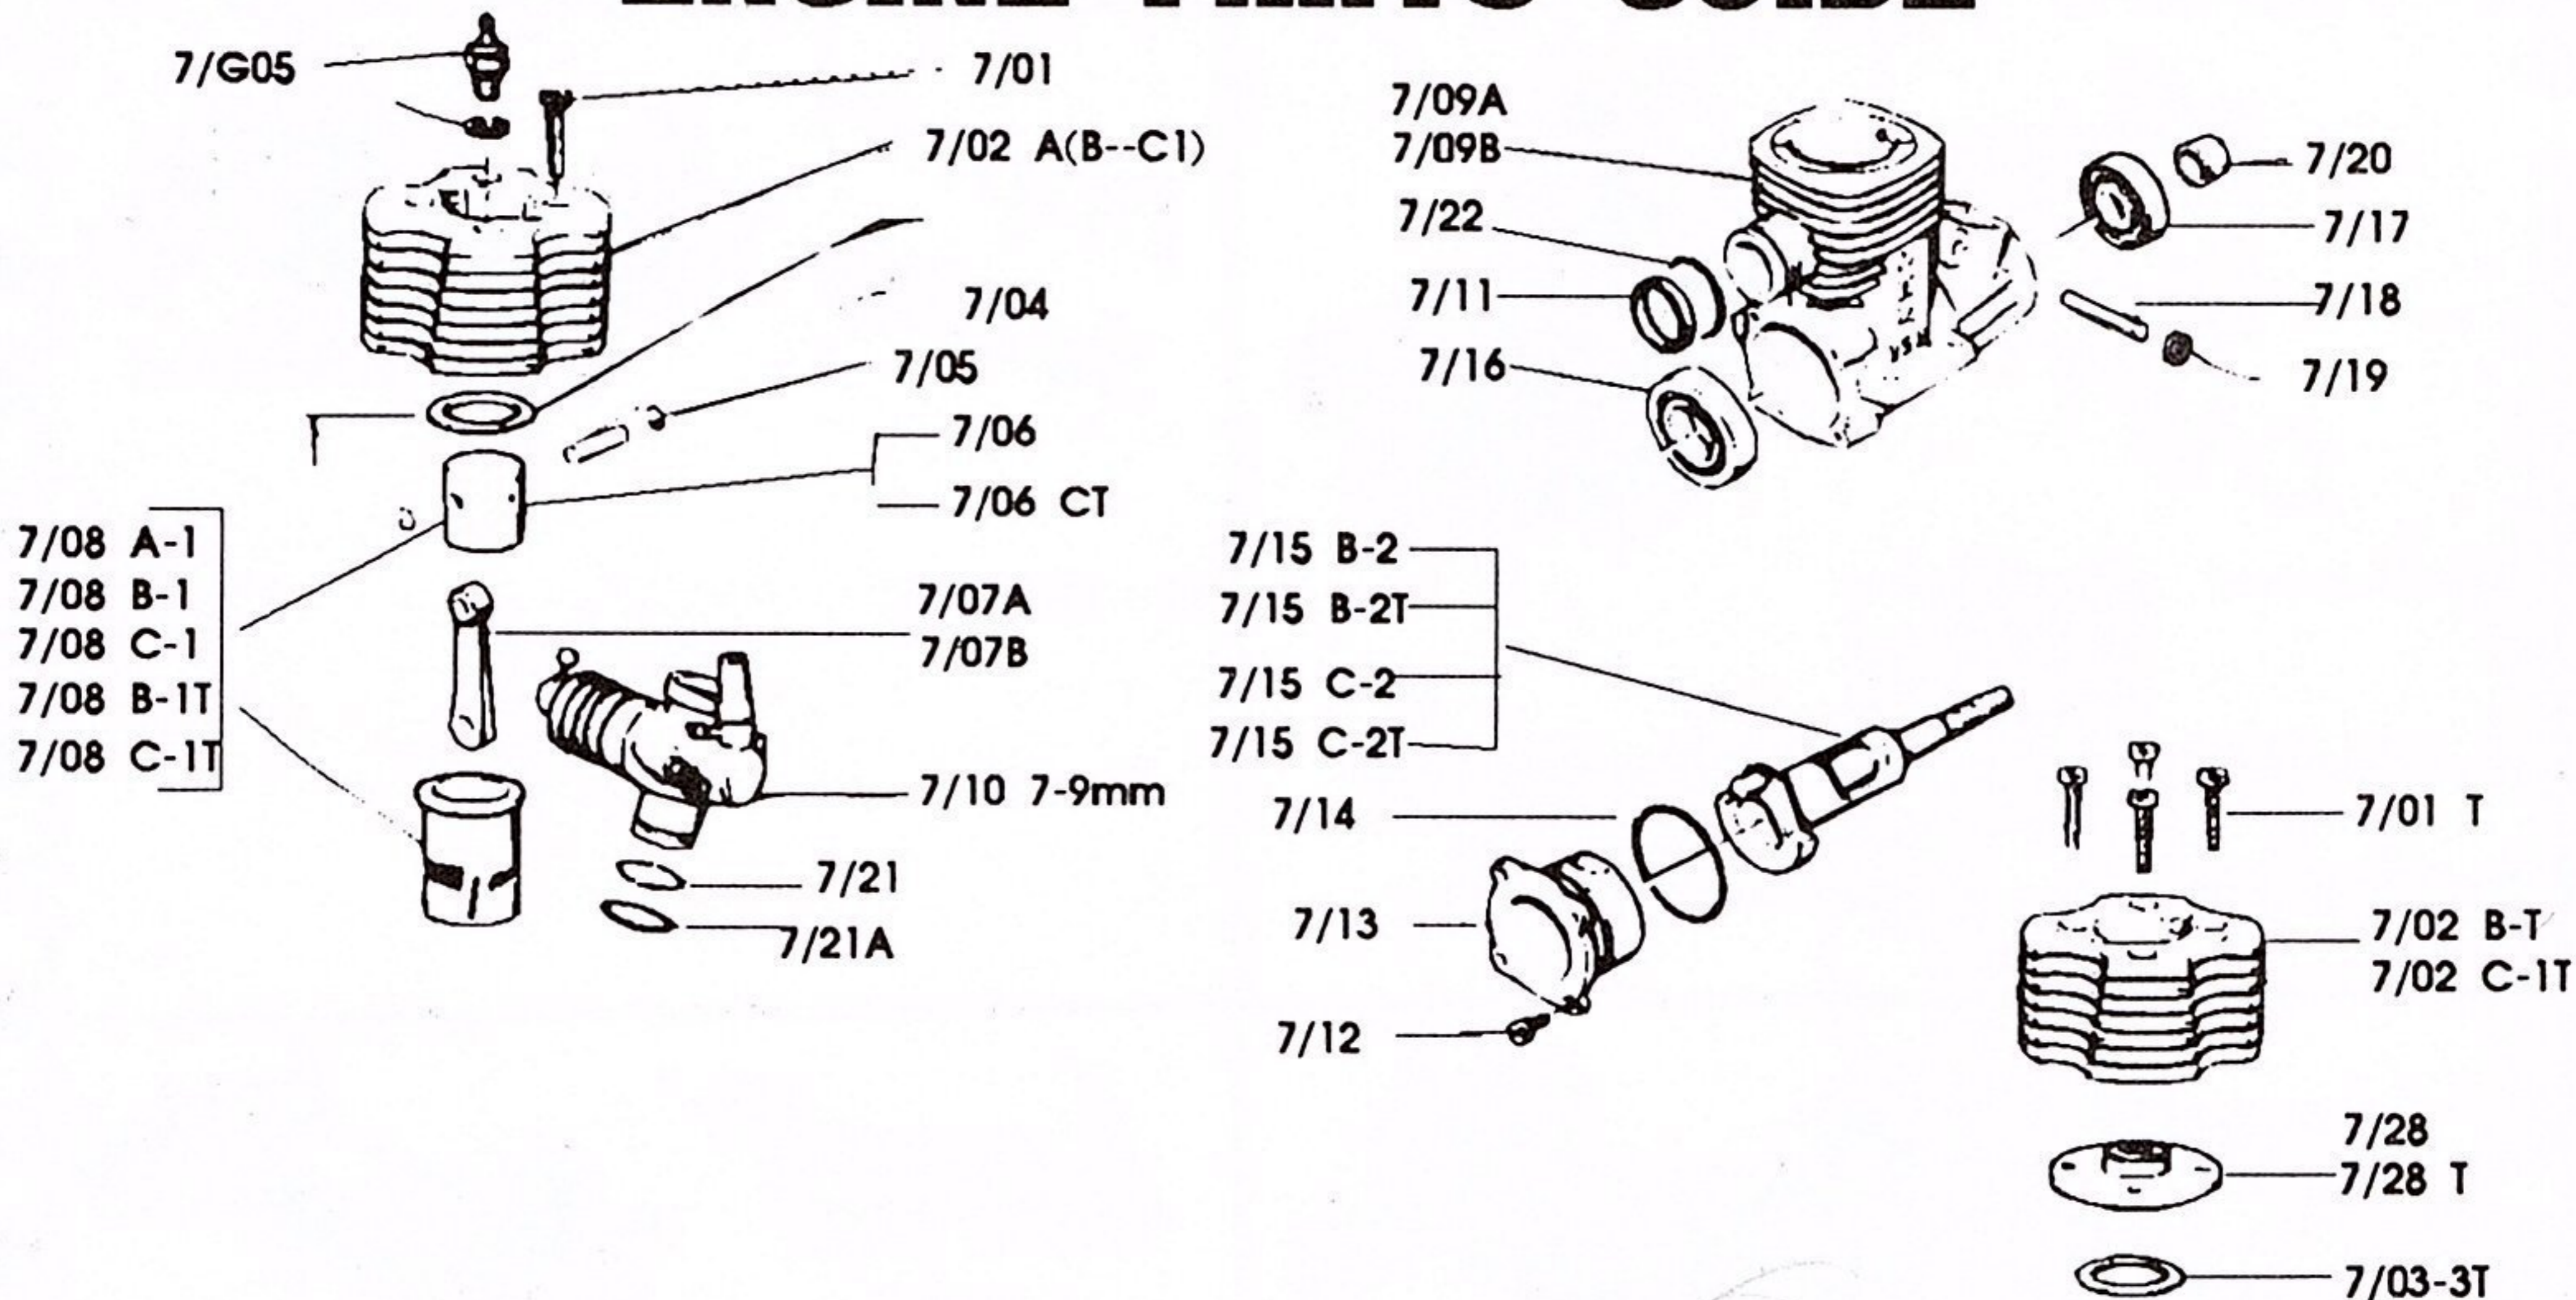

ENGINE PARTS GUIDE

	DESCRIPTION	REX/TOP	P5	PARIS P5	RXB/R	OS RXB	FORCE	SER .15	PARIS15	CZR	LEO .12	CZ 12Z
	HEAD SCREWS	1.99	2.89	2.89	1.99	4.39	2.50	1.99	2.89	1.75	3.85	1.75
7 02	HEAD	33.00	44.58	44.58	33.00	68.80	34.50	37.99	37.95	14.00	24.95	44.79
7 03	GASKET	3.99	1.11	1.11	3.99	3.59	2.50	3.99	0.89	1.50	2.50	1.5
7 04	PISTON PIN		4.93	4.93			2.25	6.50	4.42	2.99	2.25	2.99
7 05	RETAINER CLIP	1.99	2.55	2.55	1.99	1.48	2.25	2.25	2.55	3.50		3.5
7 07	ROD	27.50	28.90	28.90	27.50	16.39	12.50	22.99	31.71	19.00	16.99	10.79
7 08	3-PORT PISTON	65.99	0.00	0.00	75.99	74.00	55.99	75.99	54.91	33.50	34.99	38.5
	5-PORT PISTON	65.99	66.05	66.05								
	5-PORT EXR		113.36	113.36								
	6-PORT PISTON	87.99										
	7-PORT PISTON	107.99										
	8-PORT PISTON	109.99										
7 09	ENGINE CASE	75.00	79.01	79.01	75.00	68.40	25.00	89.99	63.84	18.00	27.50	23.99
7 10	7mm CARB	55.99	62.86	62.86	75.99	87.20	55.00	58.99	45.99	39.99	17.99	39.99
	9mm CARB	65.99	62.86	62.86								
7 11	EXHAUST RING	1.89			1.89		2.25					
7 12	BACK SCREWS	1.75	2.00	2.00	1.75			1.75	2.55		1.75	
7 13	BACK PLATE	15.50	17.81	17.81	15.50	4.39		9.99	8.88	3.75	5.25	3.75
7 14	O RING	1.25			1.25				1.06			
7 15	3-PORT CRANK	53.99	70.47	70.47	53.99	62.40	25.00	65.99	66.90	16.00	13.40	18
	5-PORT CRANK				59.99							
	6-PORT CRANK	61.99										
	7-PORT CRANK	69.99										
	8-PORT CRANK	69.99										
7 16	REAR BEARING	27.99	22.78	22.78	27.99		8.50	9.50	22.78	8.50	9.95	9.5
7 17	FRONT BEARING	12.25	14.24	14.24	12.25		5.95	11.99	14.24	8.50	9.95	9.5
7 18	CARB PIN	1.75	3.53	3.53	1.99		3.25		3.53		1.75	
7 20	SLEEVE	1.00										
7 22	EXHAUST ORING	1.50						2.50				
	CARB REBUILD	7.50			7.50							
	PULL STARTS										14.99