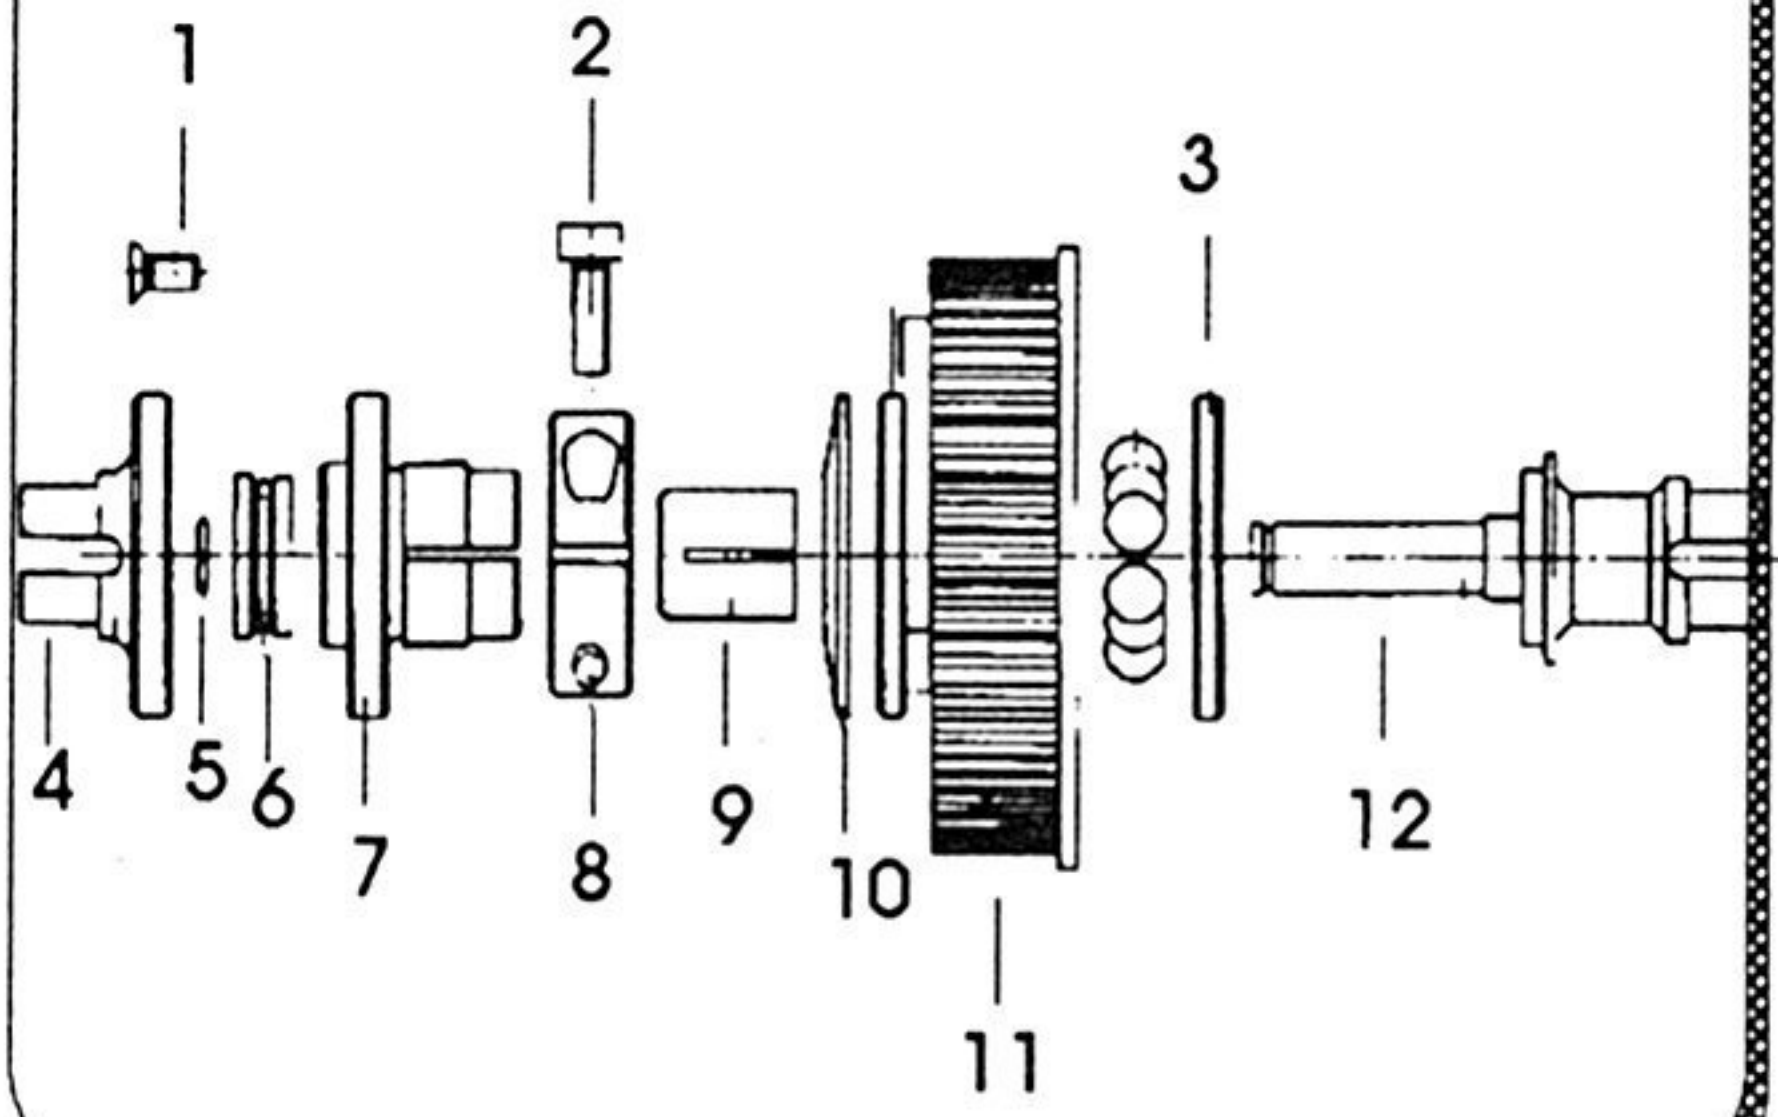

DIFFERENTIAL