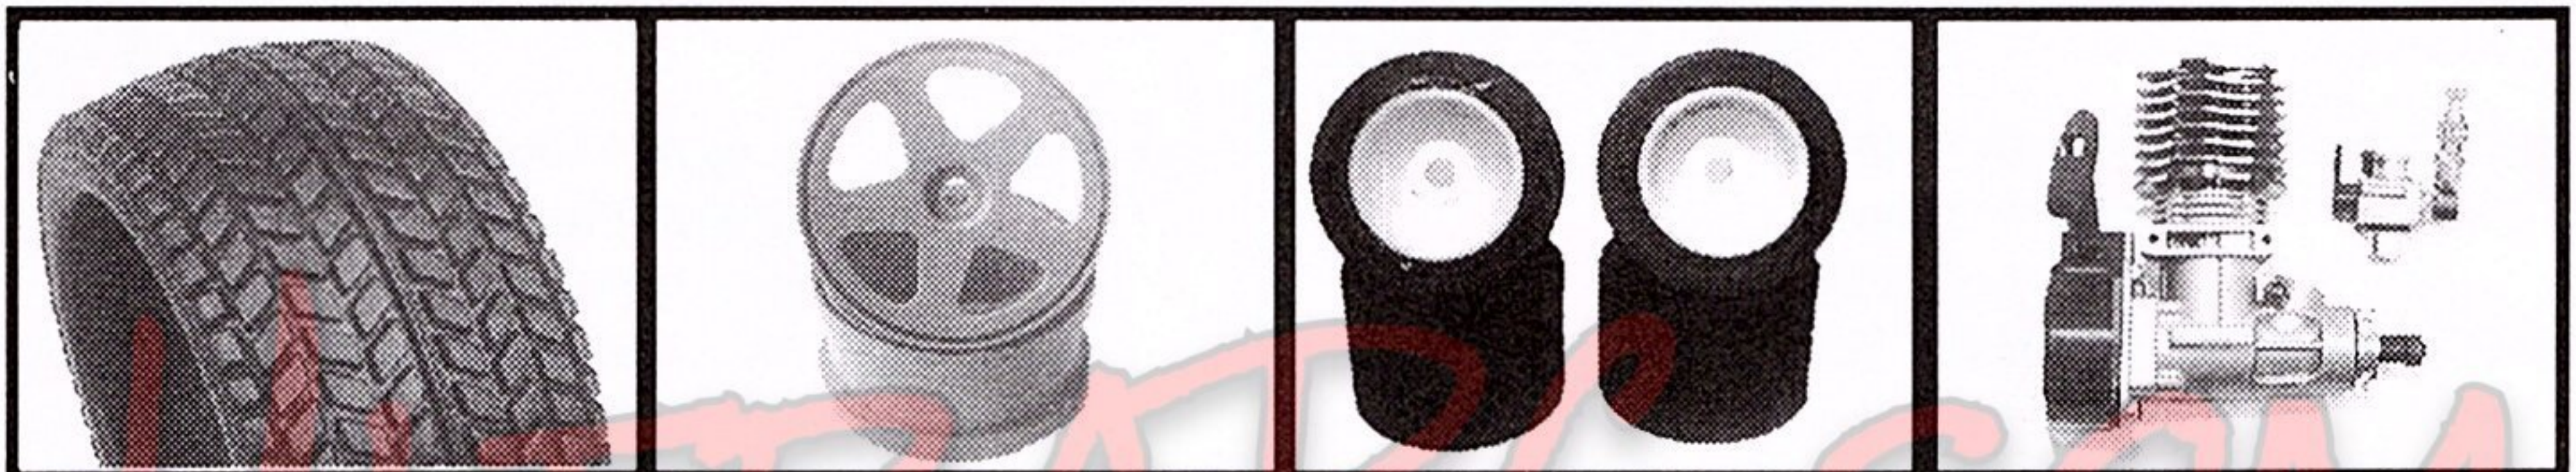

MICRO PIN TIRE
COMPOUND: NSX
PN# 85021

5-Spoke Wheels
17mm & 19mm

Paris Racing Rubber
Mounted For:
BMT / Serpent / Excel

OFNA 12 w & w/o pull
Recommend: Truck Conversions
Assoc GT10
1/10 Buggies