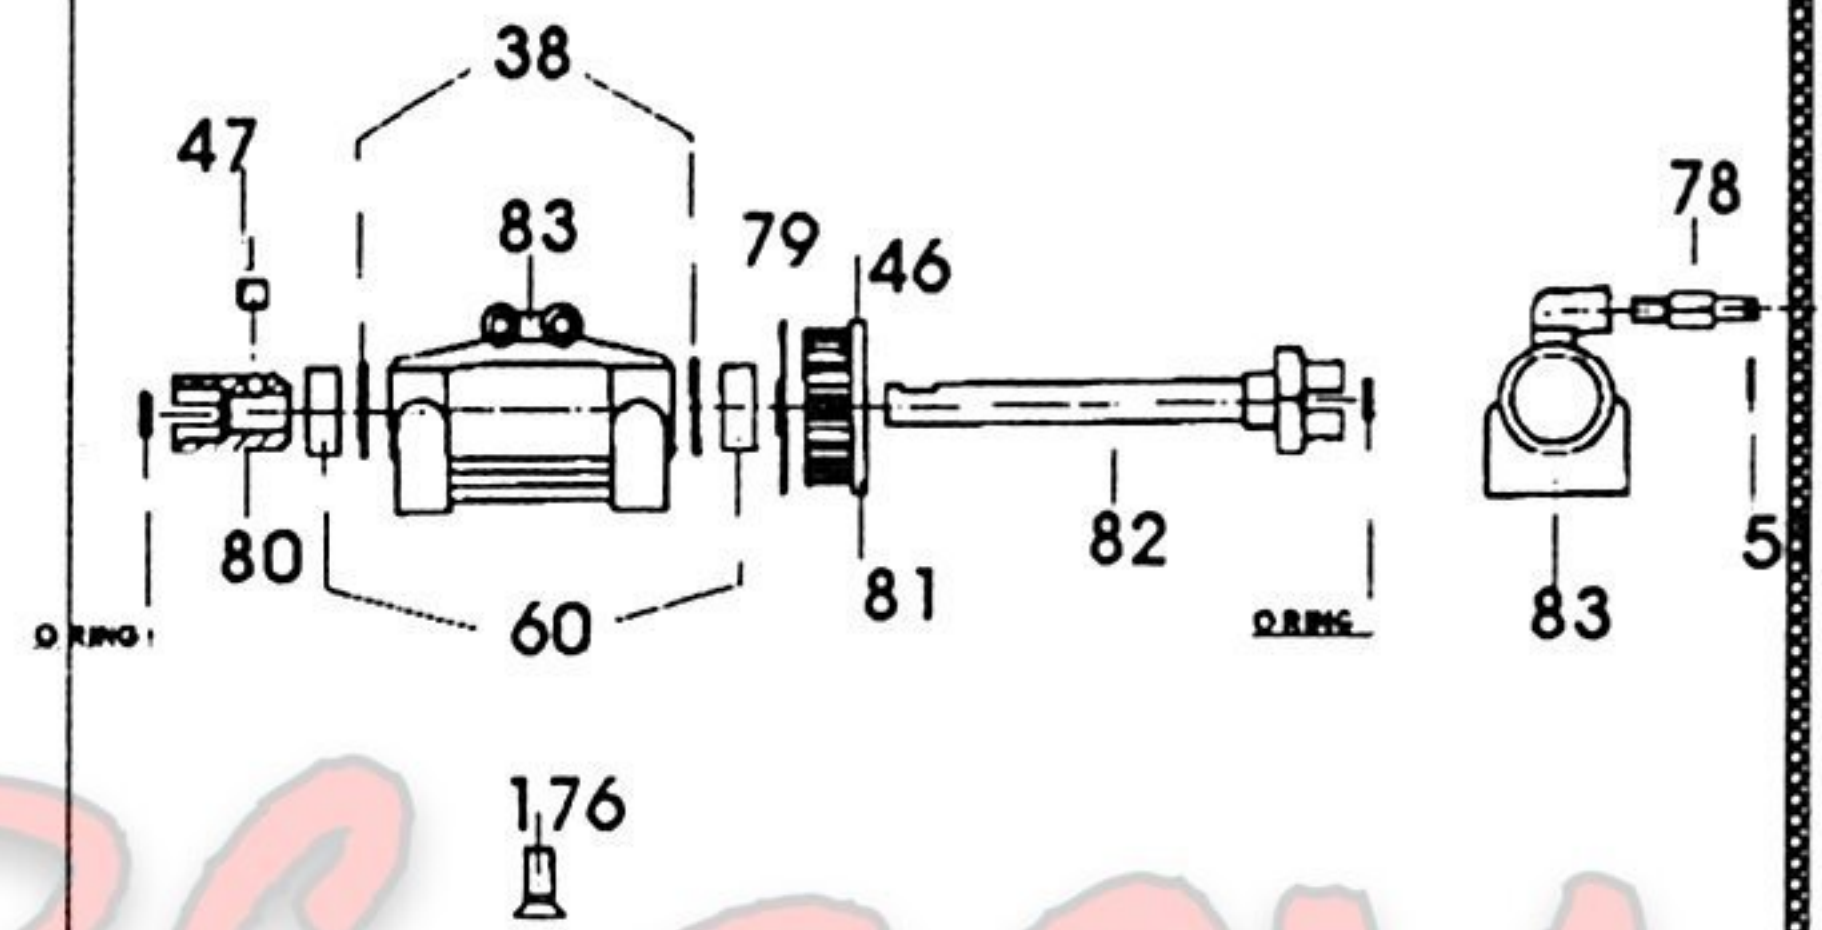

FRONT SHAFT