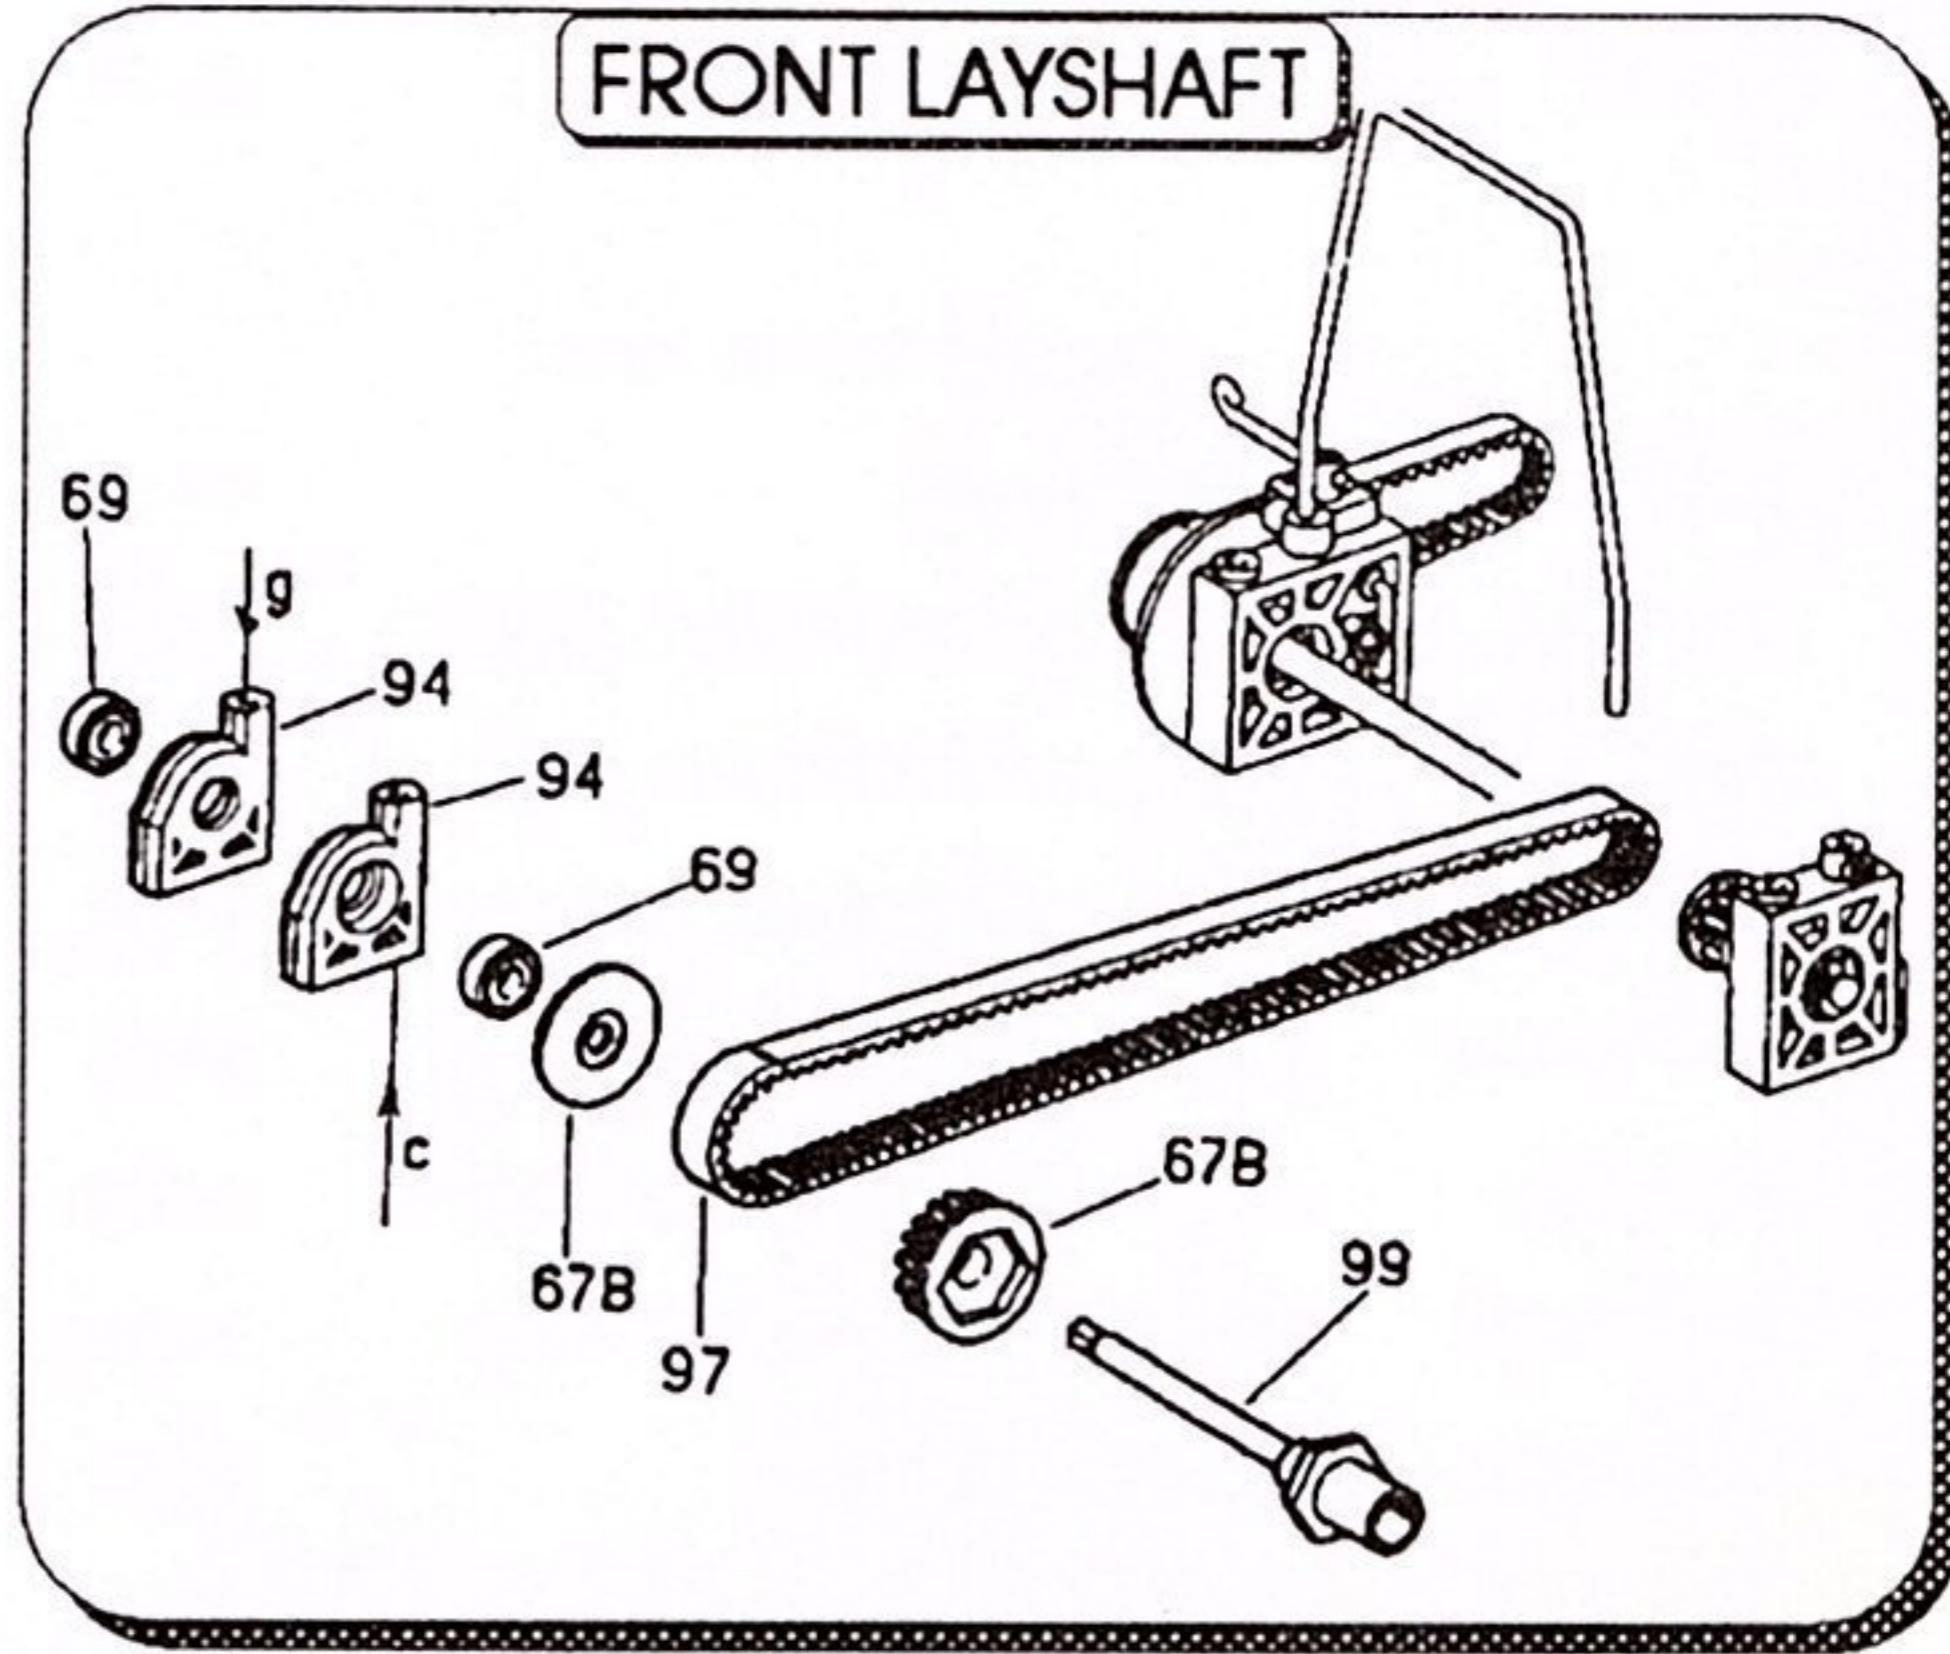

CENTRAL ASSEMBLY

FRONT LAYSHAFT