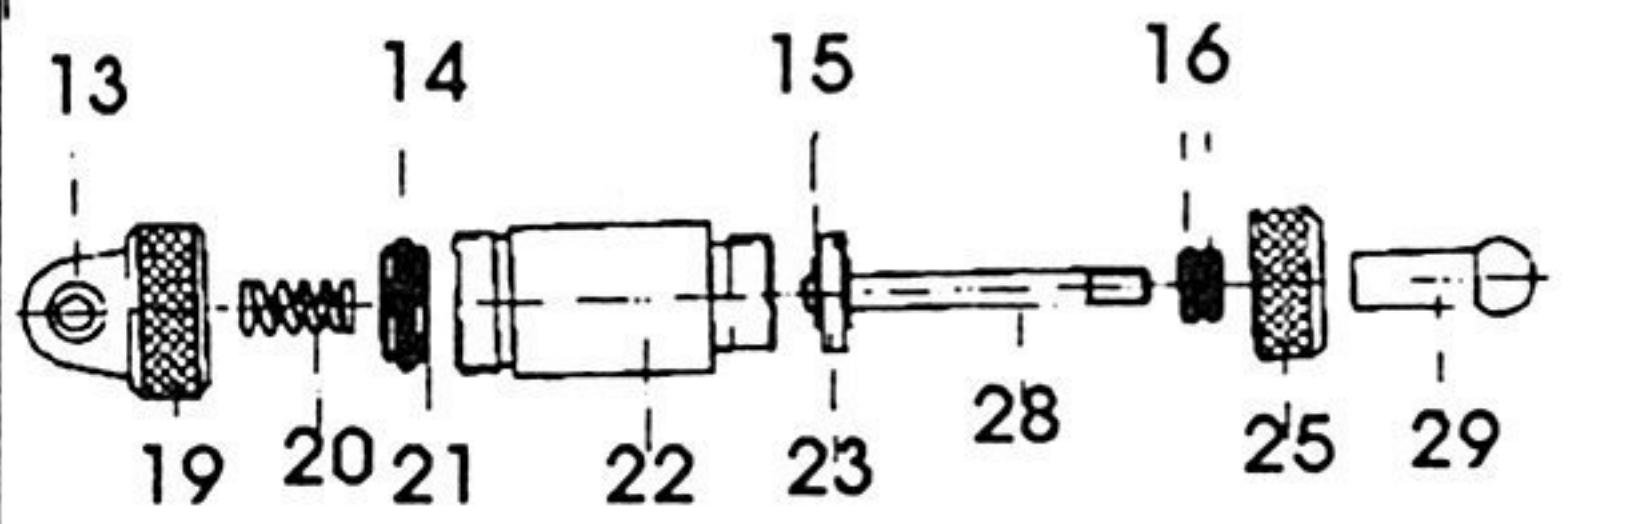

DIFFERENTIAL

REAR SUSPENSION

SHOCKS

FRONT SHAFT

CLUTCH AND ENDBELL

FRONT SUSPENSION

GEAR BOX

FRONT STEERING AND REAR BLOCK