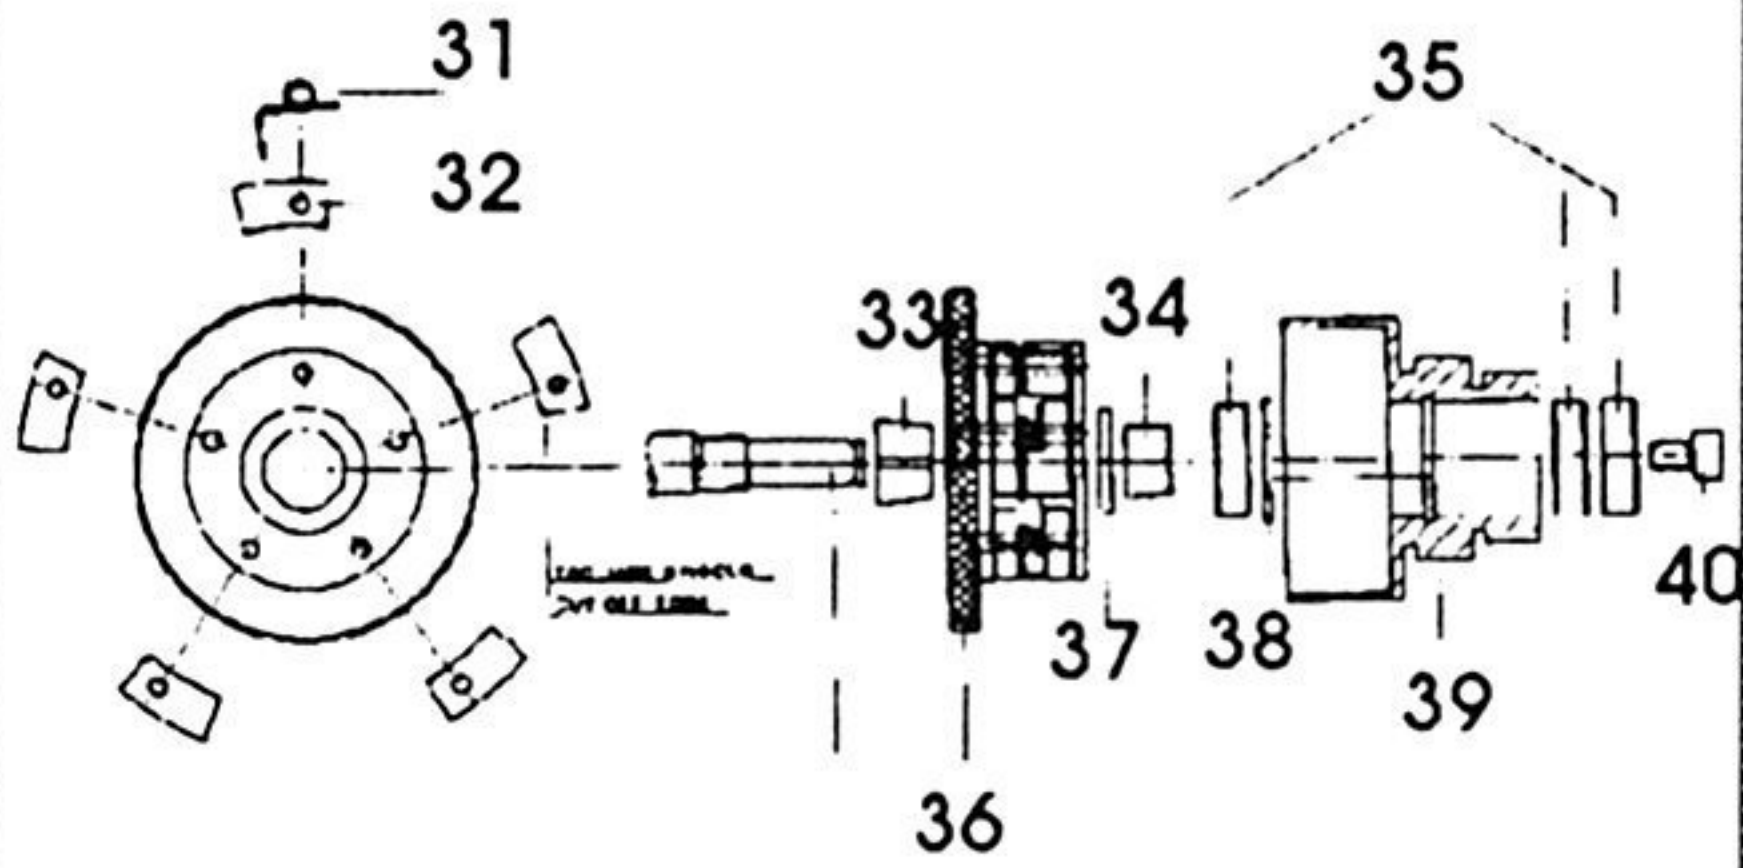

CLUTCH AND ENDBELL