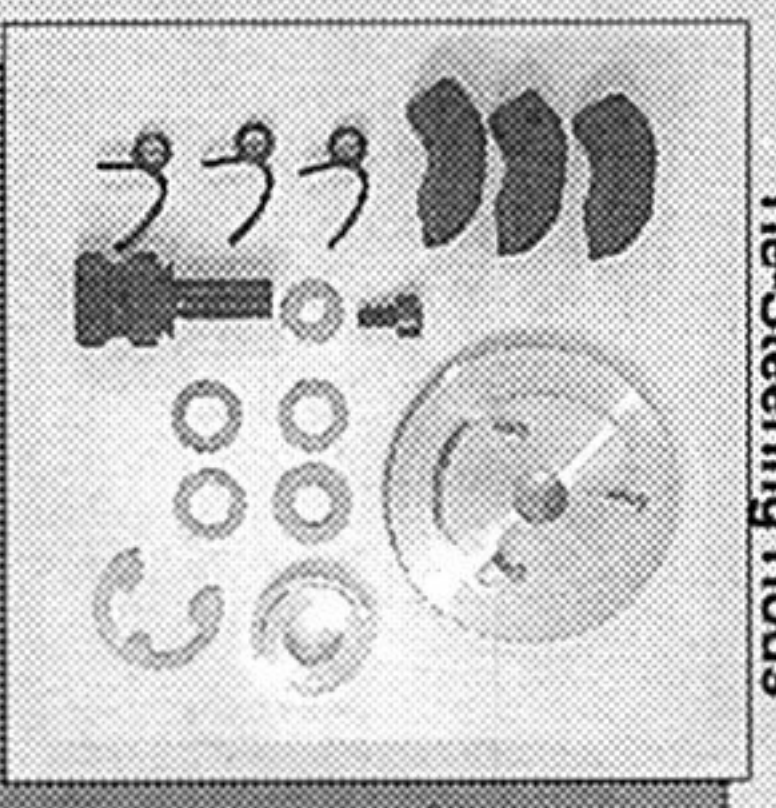

TJR 30 BMT  
Front Pin Block

TJR 66 Paris Pipes

TJR 67 On / Off Road  
Starter Box

TJR 68 13-18T  
Clutch Bell

TJR 69 1/10 / 1/8  
Clutch Sets

TJR 31 BMT  
Front Uprights

TJR 32 BMT  
Brake Block

TJR 33-34 BMT  
1/10 Graphite Chassy & Radio Deck