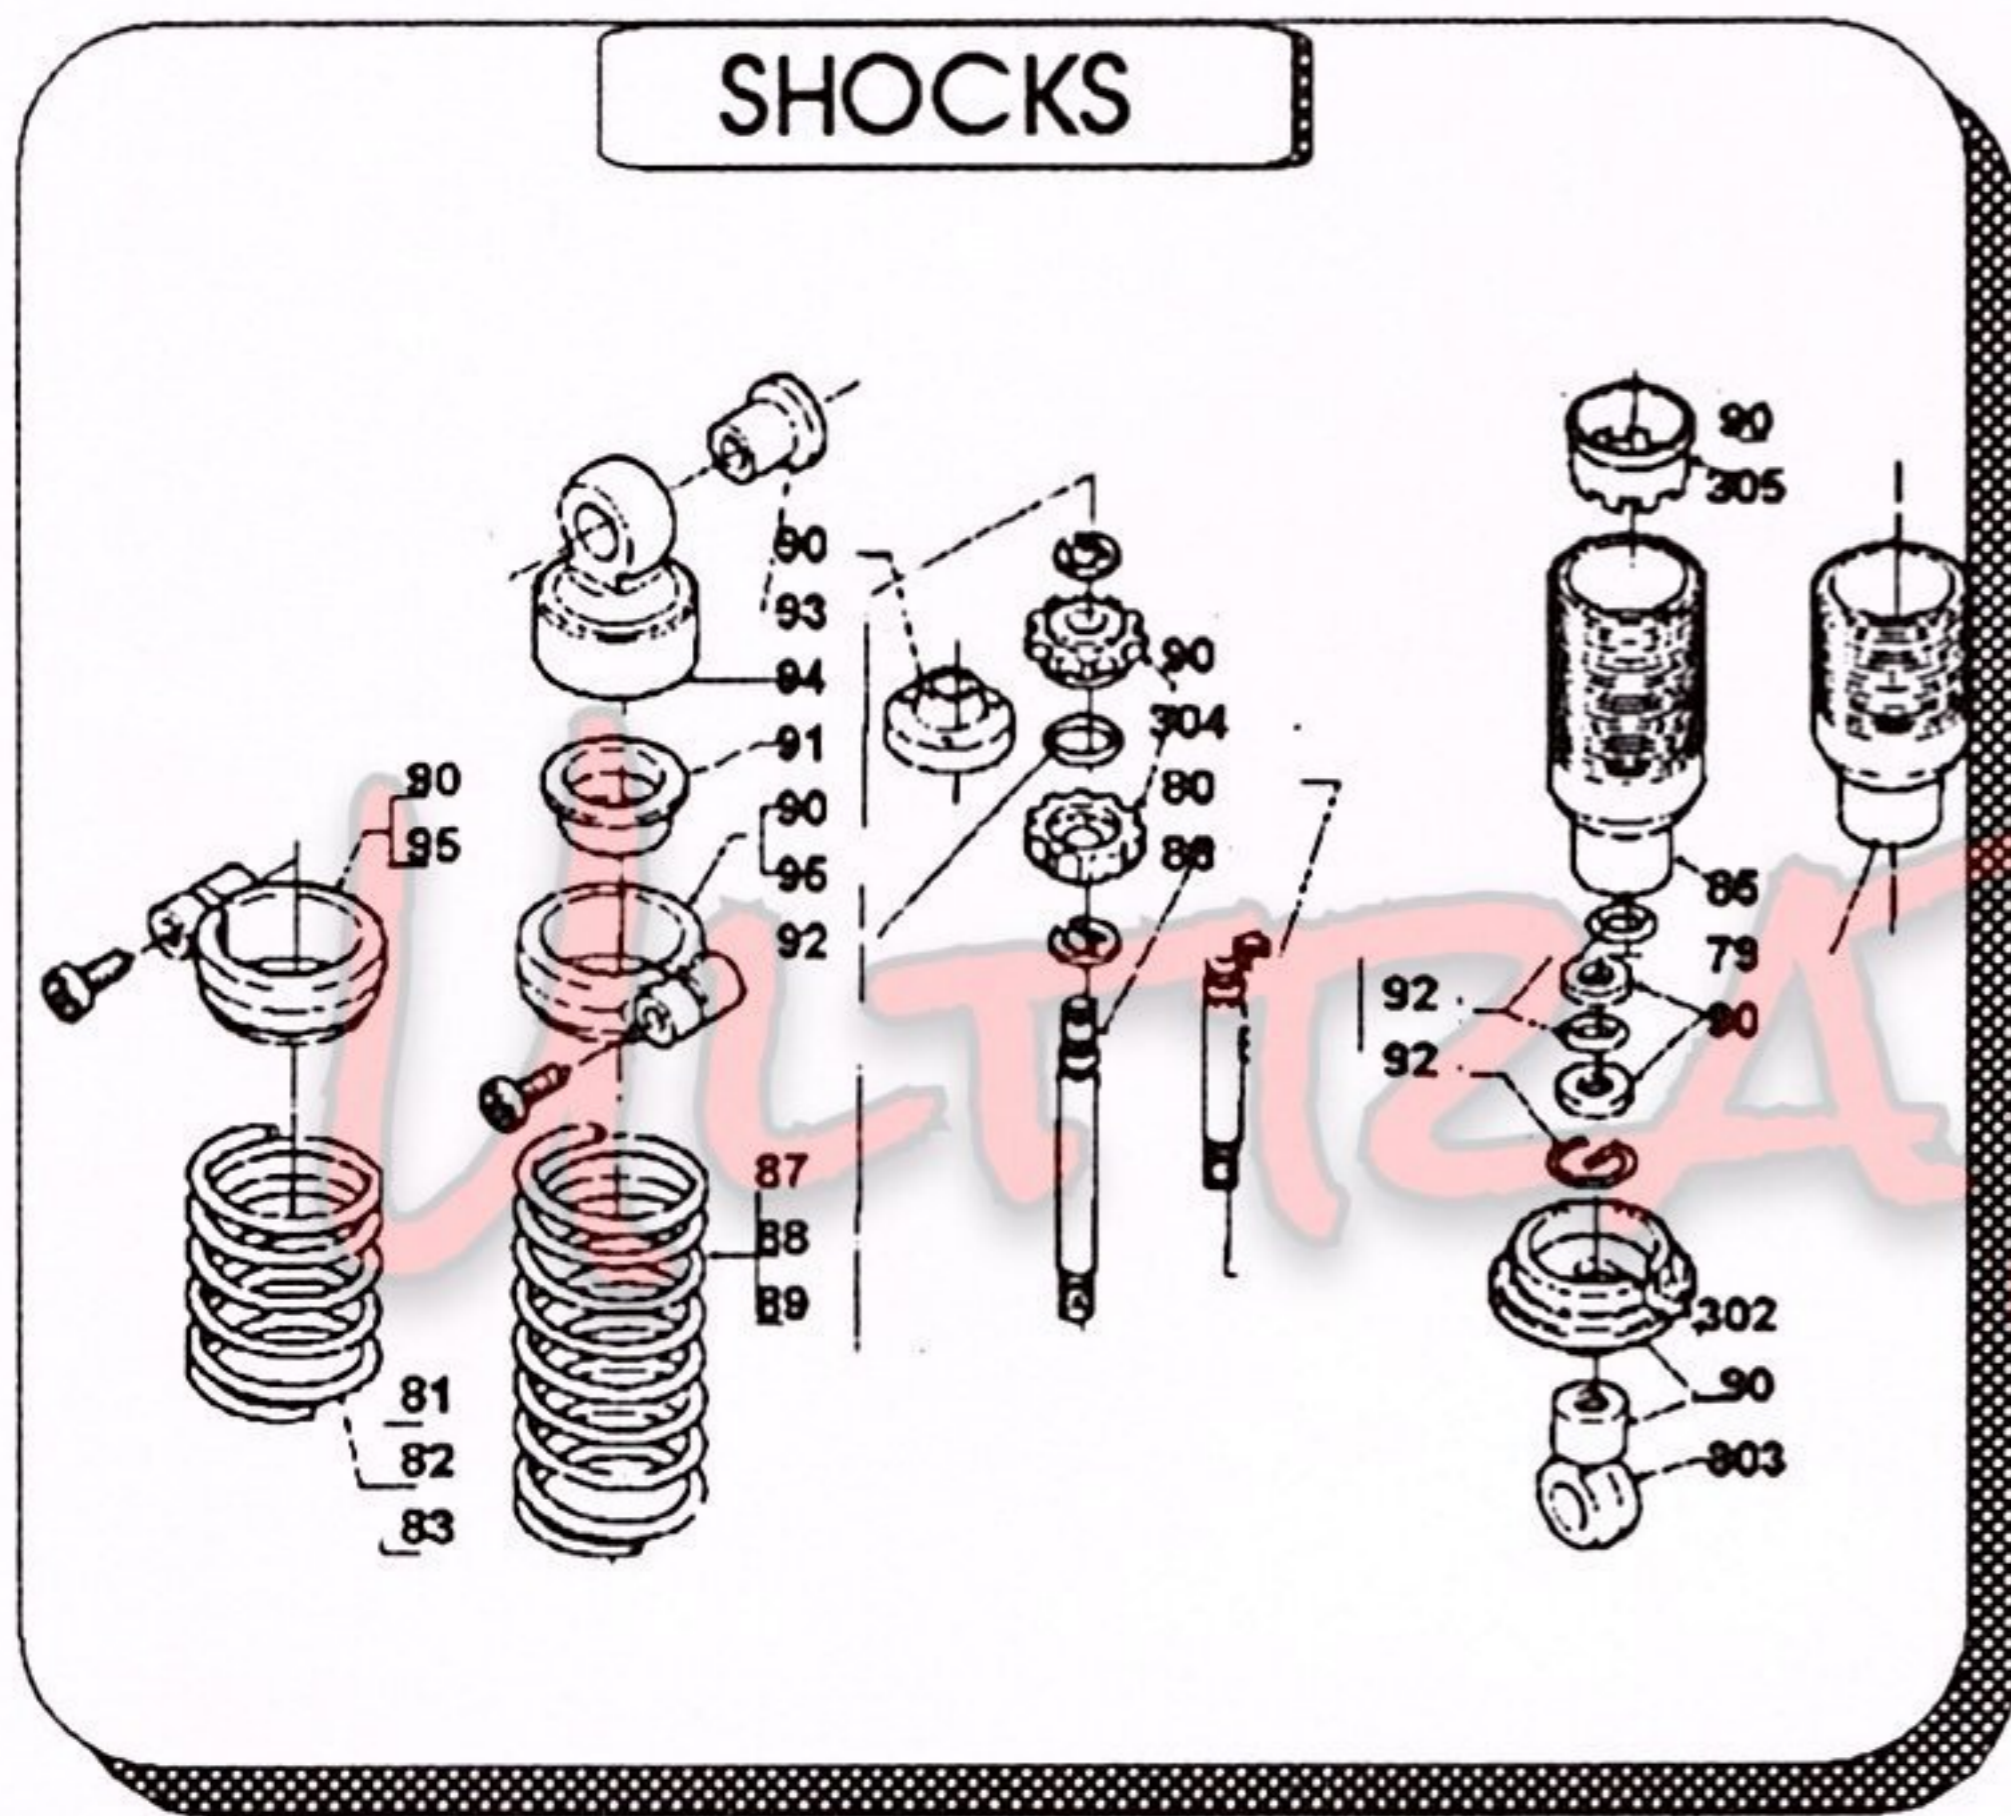

752	THREADED PINION 2SPD BLACK 16T	7.45	883	1ST GEAR DRIVE FLANGE	29.35
753	THREADED PINION 2SPD RED 17T	7.45	884	D10 CIRCLIP FOR WHEEL HUB	3.25
754	THREADED PINION 2SPD WHITE 19T	7.45	885	ROUND HEAD M3X20	3.05
755	THREADED PINION 2SPD GOLD 20T	7.45	886	BALL BEARING CENTRAL HOUSING	20.05
756	THREADED PINION 2SPD BLACK 21T	7.45	888	FRONT ARM PIVOT PINS	19.65
757	THREADED CLUTCH BELL 16/18/20	37.05	890	COMPLETE 2-SPD FOR ACTIVE	118.65
758	THREADED CLUTCH BELL 16/19/21	37.05	891	DISK BRAKE SET	20.85
759	THREADED CLUTCH BELL 17/19/21	37.05	892	BRAKE SUPPORT	20.45
791	1/10 THREAD BELL 16/19	33.65	896	FRONT SUS. SPRINGS 1.9mm	9.65
792	1/10 THREAD BELL 17/20	33.65	897	REAR SUS. SPRINGS 1.9mm	9.65
867	THREADED BELL ACTIVE 16/19	37.05			
868	THREADED BELL ACTIVE 17/20	37.05			
869	THREADED BELL ACTIVE 18/21	37.05			
870	THREADED BELL ACTIVE 16/20	37.05			
871	THREADED BELL ACTIVE 17/21	37.05			

BMT ACTIVE PARTS

793	XL PULLEY SET 1994	15.75
794	XL PULLEY SET W/BRAKE HUB	27.25
802	SCREW SET FOR 6mm CHASSIS	4.75
831	ALU. SHOCK ABSORBER BODY (2)	16.65
832	ALU. SHOCK KIT (2)	36.15
842	REAR BEARING HOUSING	25.55
843	DRILLED/VENTED BRAKE KIT	49.35
844	BRAKE LINE PADS	22.55
845	REAR SUSPENSION ARMS	13.25
846	FRONT SUSPENSION ARMS	11.15
847	REAR WHEEL HUB	15.35
848	FRONT AXLE SUPPORT	25.55
849	QUICK RELEASE ASSEMBLY	13.65
850	FRONT BUMPER	14.95
851	FRONT BODY POSTS	3.05
852	REAR BODY SUPPORT	18.15
853	BALL JOINT CUP 6mm	8.95
858	NYLON BELT RETAINER	13.65
859	EAR ANTI ROLL BAR 2.5mm	13.65
860	LARGE FRONT SHOCK	20.05
861	REAR TOE IN ADJ. NUT	5.75
862	REAR HUB BEARING INSERT	5.55
864	SINTERED FUEL FILTER	4.95
866	BATTERY SUPPORT TRAY	6.85
877	REAR ARM PIN SCREWS	5.15
879	FUEL TANK NIPPLE	8.95
880	FUEL TANK ACCESSORY KIT	5.15
881	COMPLETE FUEL TANK	11.95
882	UPPER ARM PIVOT PINS	11.95

SERPENT 6000 SERIES PARTS BREAK DOWN