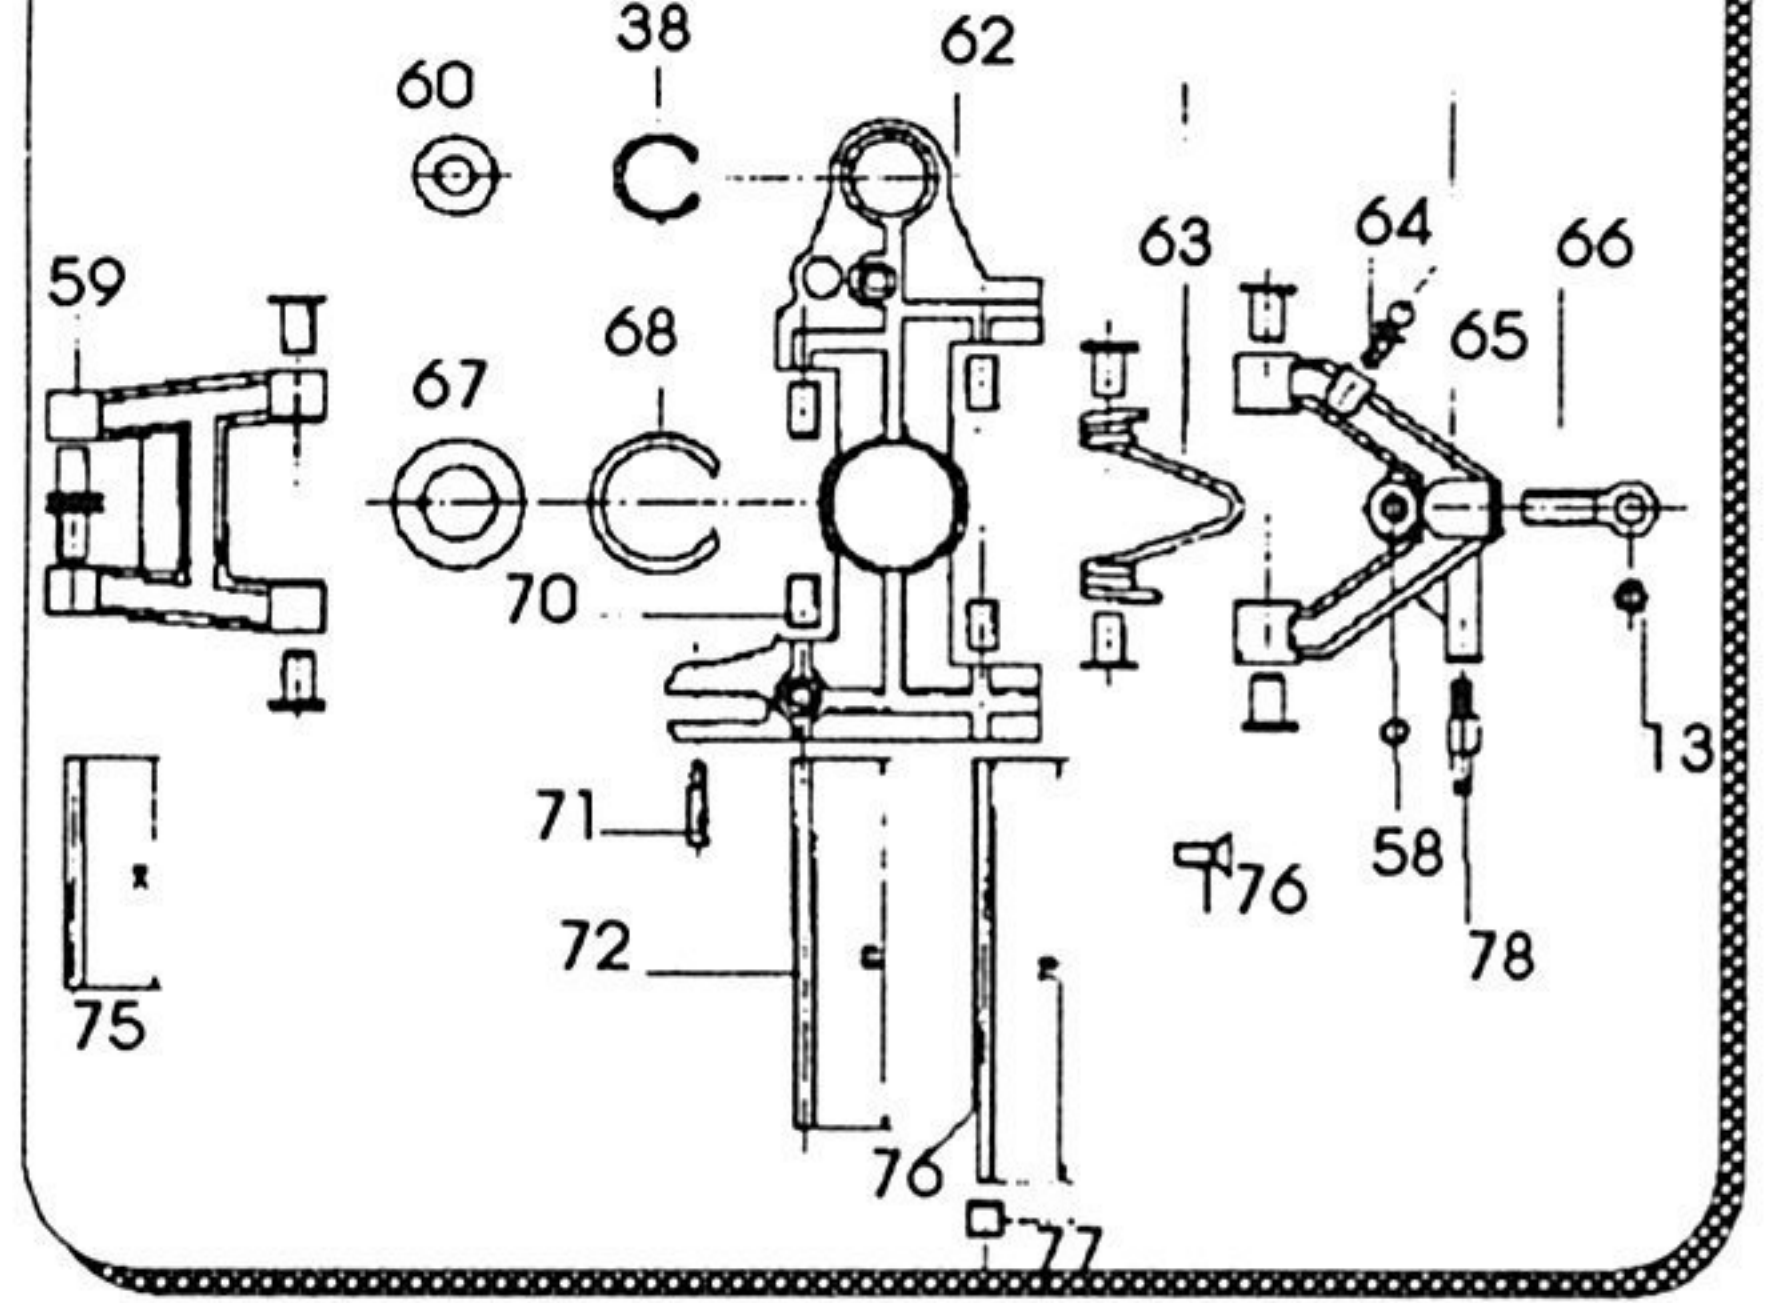

REAR SUSPENSION