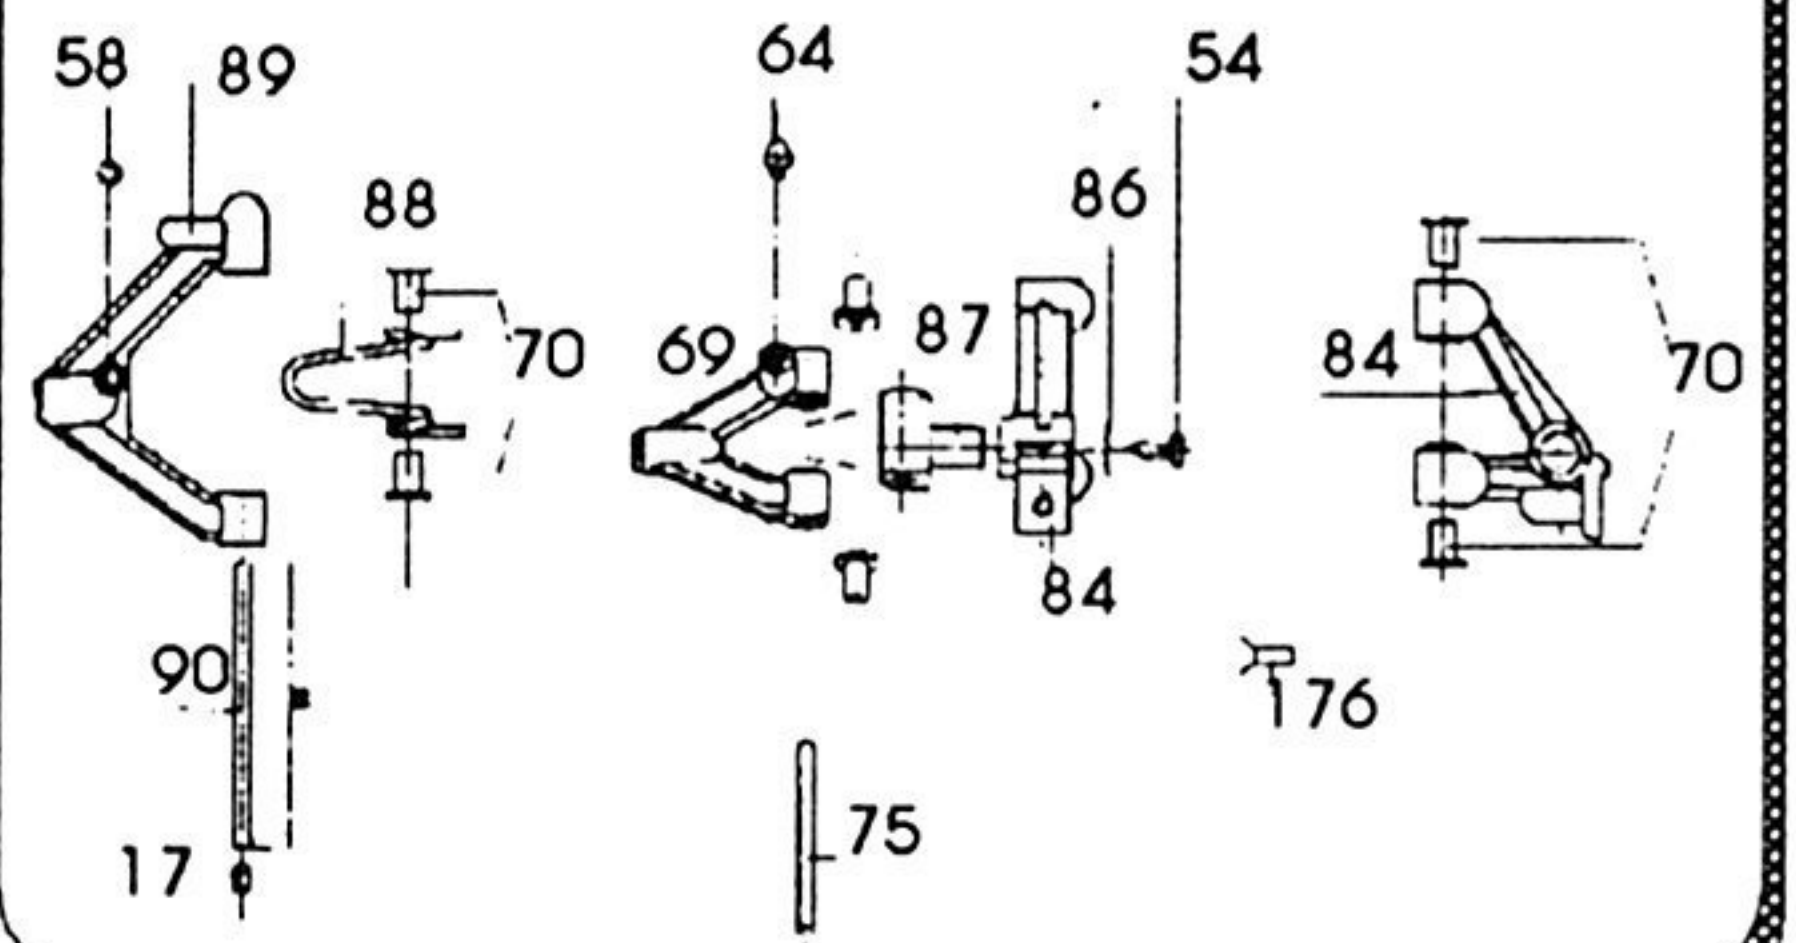

FRONT SUSPENSION