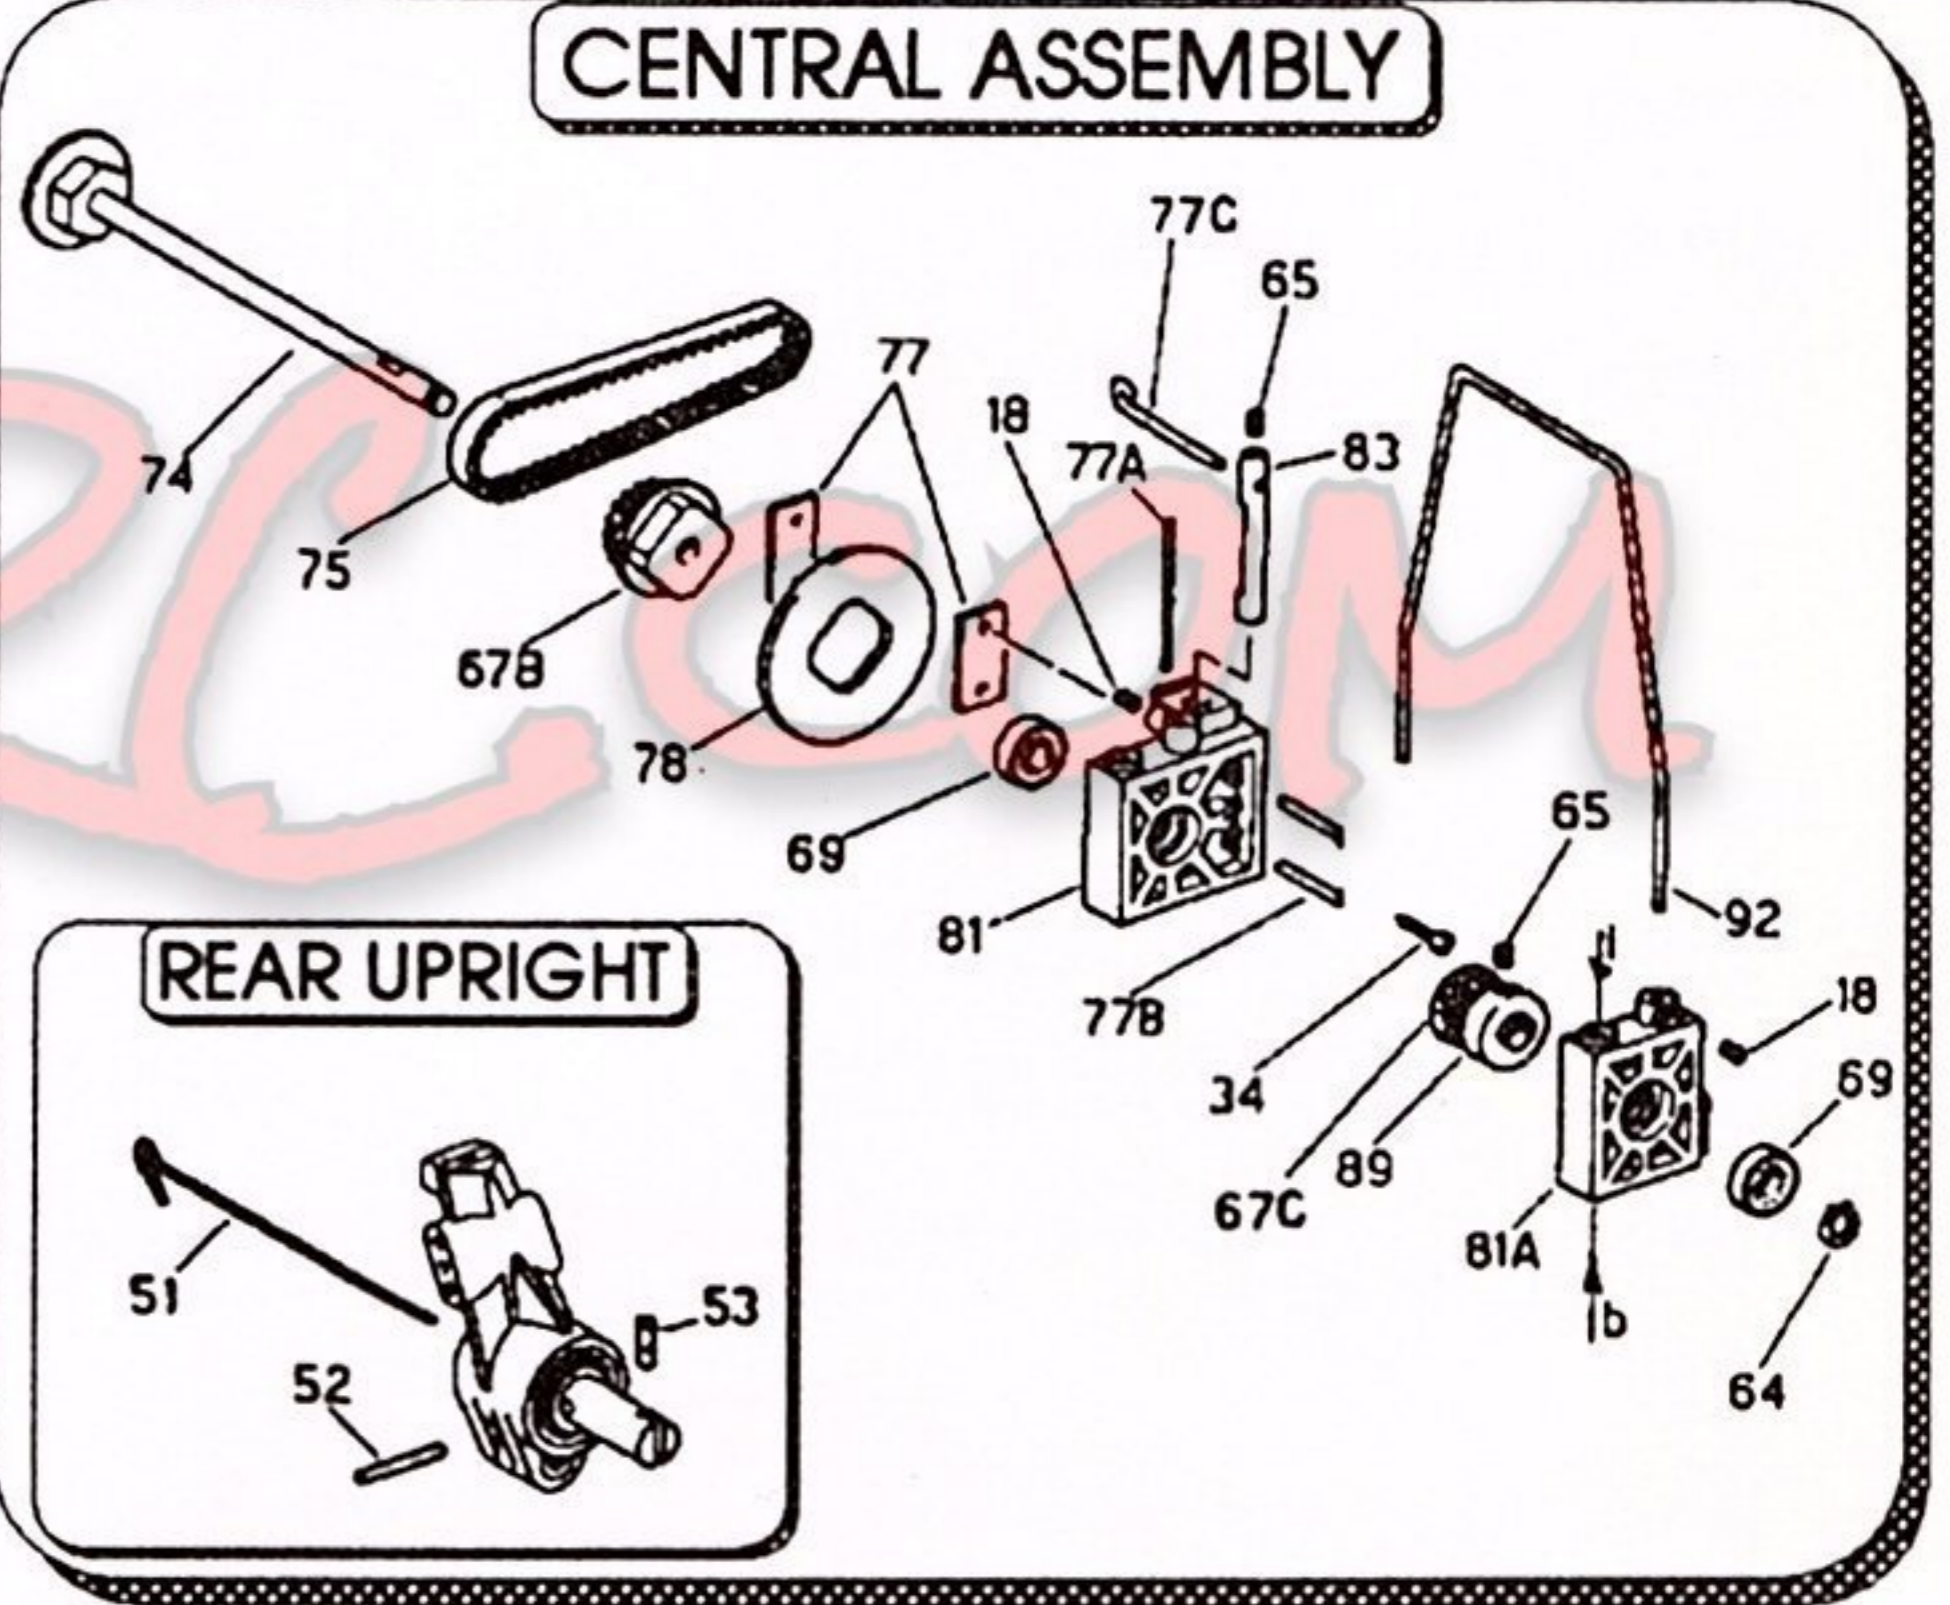

TWO SPEED TO GEAR BOX