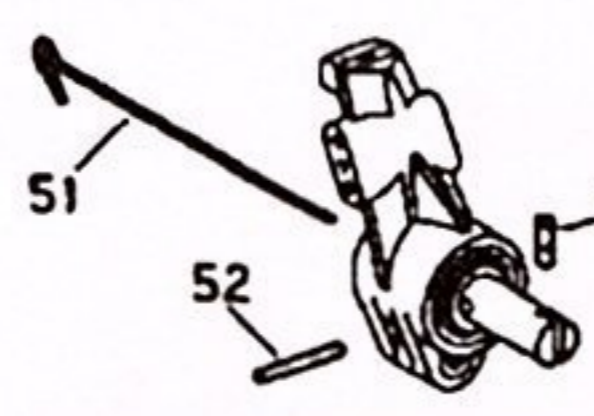

REAR UPRIGHT