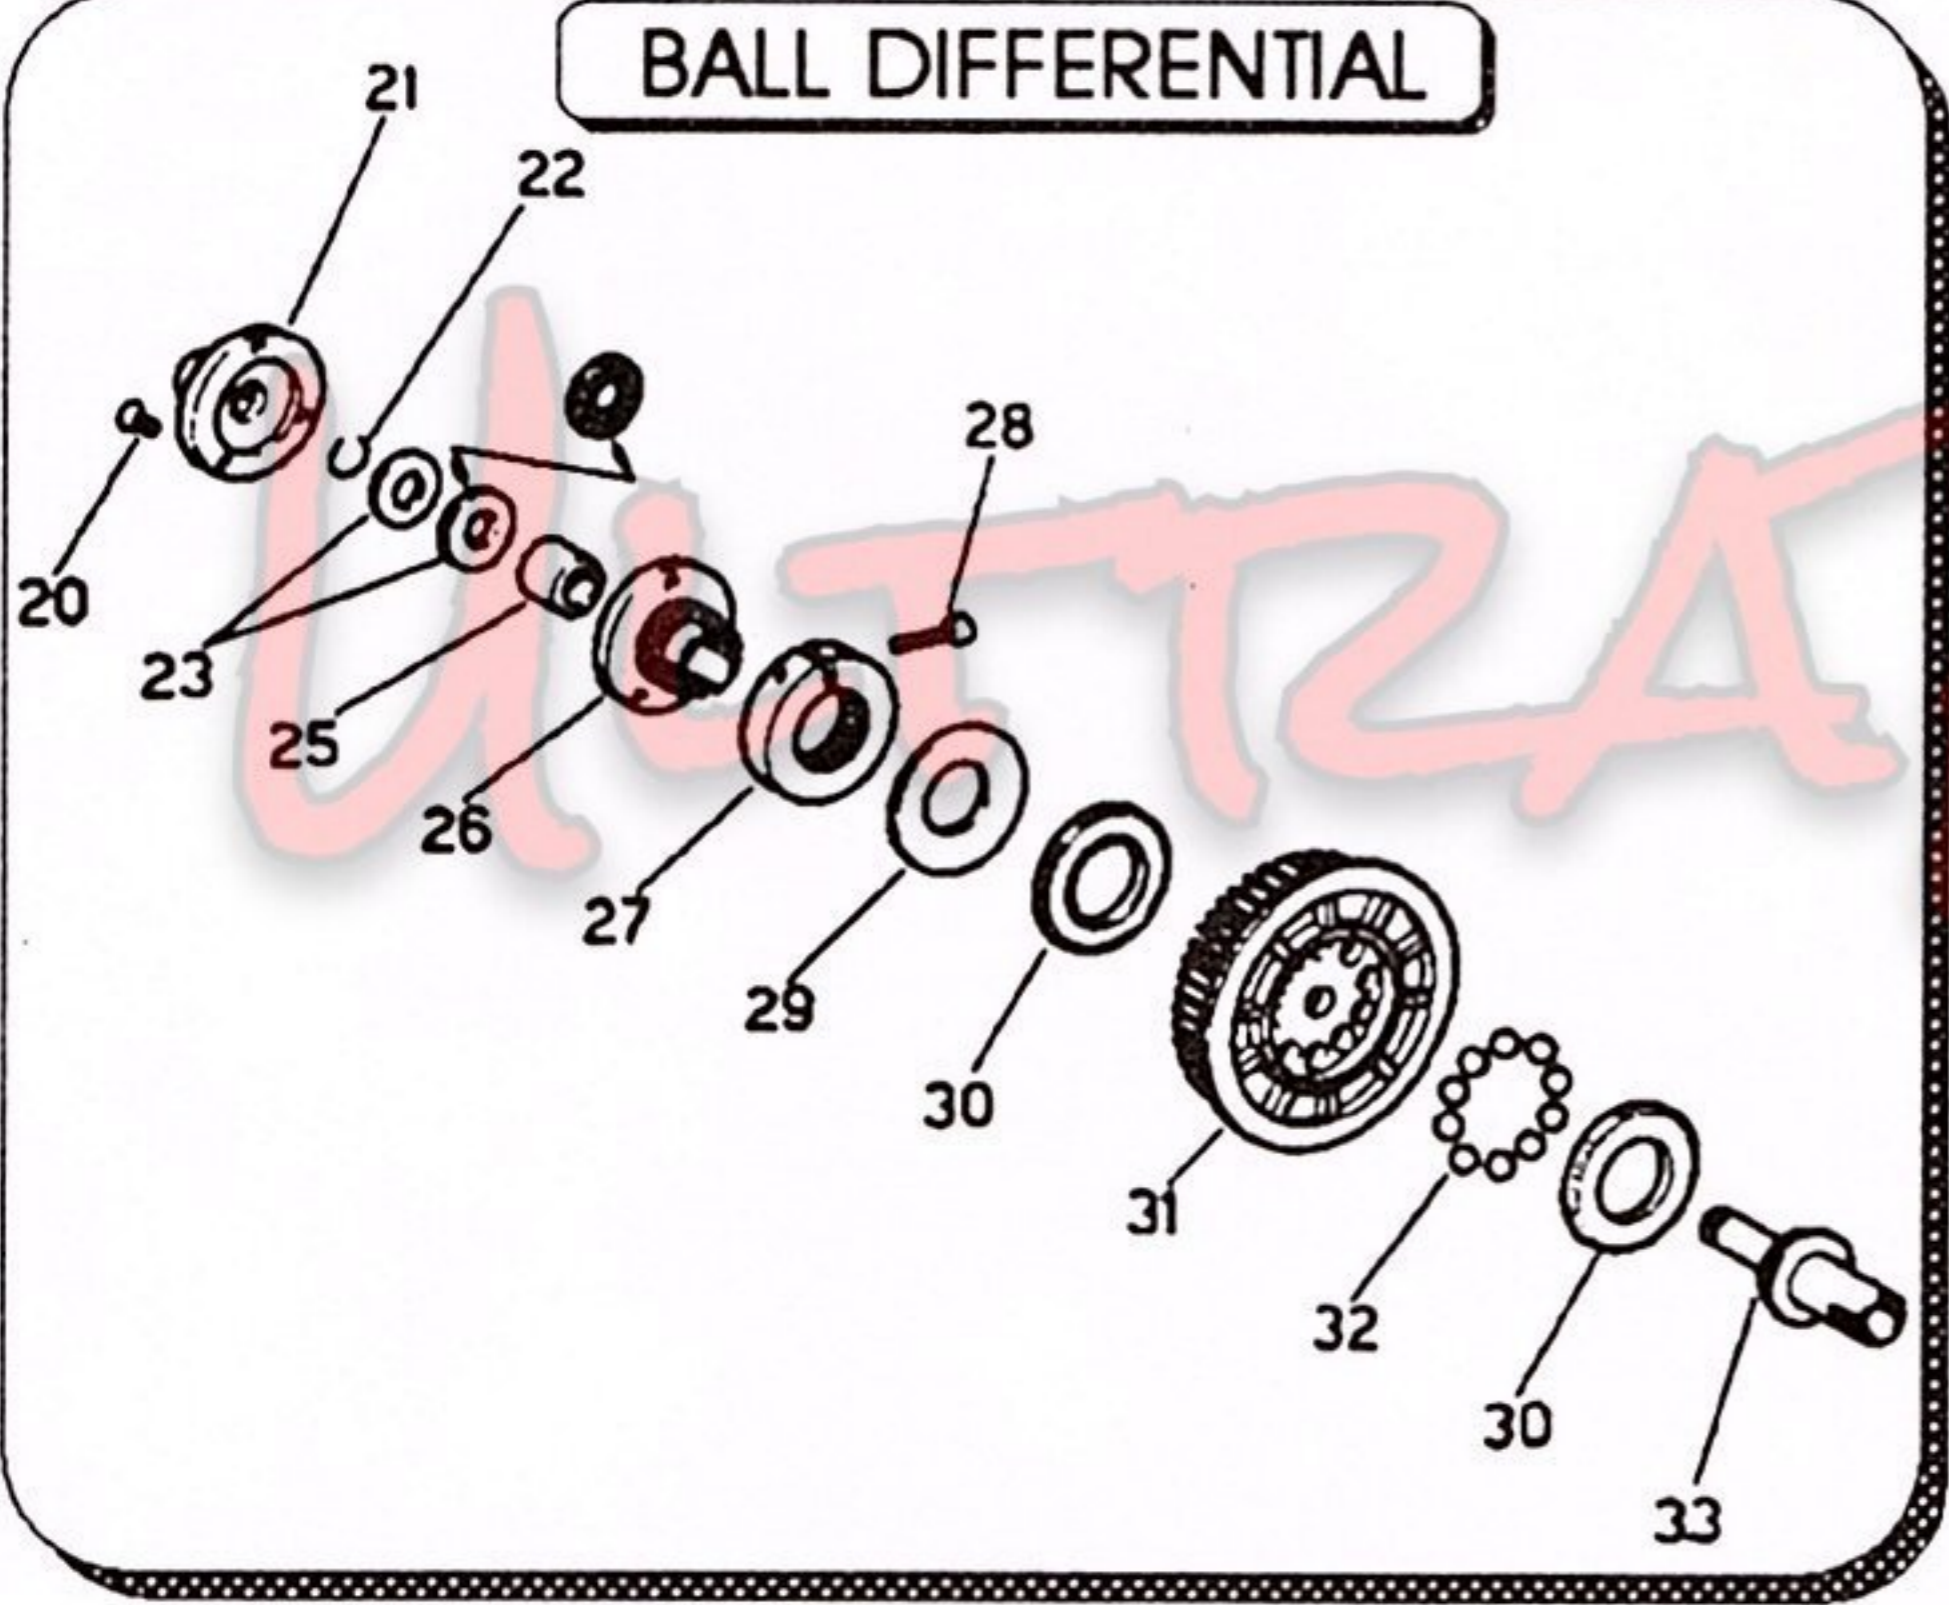

TWO SPEED TRANNY